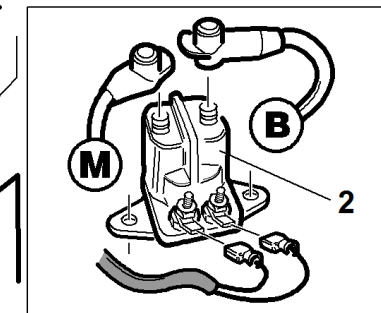

#	P/N	DESCRIPTION	SRZ 170	REF. 10-00555992010
1	93400423307	SRZ170/190 HYDRO OIL RESERVOIR		
2	93400453153	SRZ170 WHEELMOTOR		
3	93900523058	RETURN ADAPTOR		
4	93900423326	STEEL LINE L. INSIDE		
5	93900423327	STEEL LINE L. OUTSIDE		
7	93900523058	RETURN ADAPTOR		
8	93900423328	STEEL LINE R. INSIDE		
9	93900423329	STEEL LINE R. OUTSIDE		
10	93900453106	SWIVEL TEE		
11	93900453127	PUMP TO PUMP/FEED		
12	93900423373	PUMP FEED LINE - Z		
13	93900593073	HOSE - RETURN		
14	93400423361	SRZ HYDRO FILTER SRZ 170/190		
15	93900583406	OIL TANK CAP		
16	93900453074	90 DEGREE ADAPTER		
17	93900423031	45 DEGREE PRESSURE ADAPTER		
18	93400423330	SRZ170 HYDRO PUMP		
19	93400823337	SRZ170 DRIVE TIRE 20x10x10		
20	93400823183	SRZ170 WHEEL 20x10x10 ASSY		
21	93400423177	SRZ170 PUMP PULLEY		
22	93400453154	SRZ170 WHEELMOTOR SEAL KIT		
23	93400583514	SRZ170 PUMP SEAL KIT		
24	93400823336	SRZ170 RIM W/VALSTREAM		

SRZ 170

#

P/N

DESCRIPTION

SRZ 170

REF. 11-00555992011

1	93200583050	FUEL VALVE
2	93900363099	LONG FUEL LINE
3	93900583185	FUEL LINE RH
4	93900583186	FUEL LINE LH
5	93900363098	GAS LINE CLAMP
6	93900105005	5/16 LOCKWASHER-HEAVY
7	93900100271	SCREW 5/16-18 X 3/4 HHCS
8	93100823179	FUEL CAP - SRZ
9	93900583183	FUEL TANK ADAPTER
10	93900533125	VALVE GROMMET
12	93400423297	RH FUEL TANK/MUFFLER SRZ170
13	93100343021	LH FUEL TANK/MUFFLER SRZ