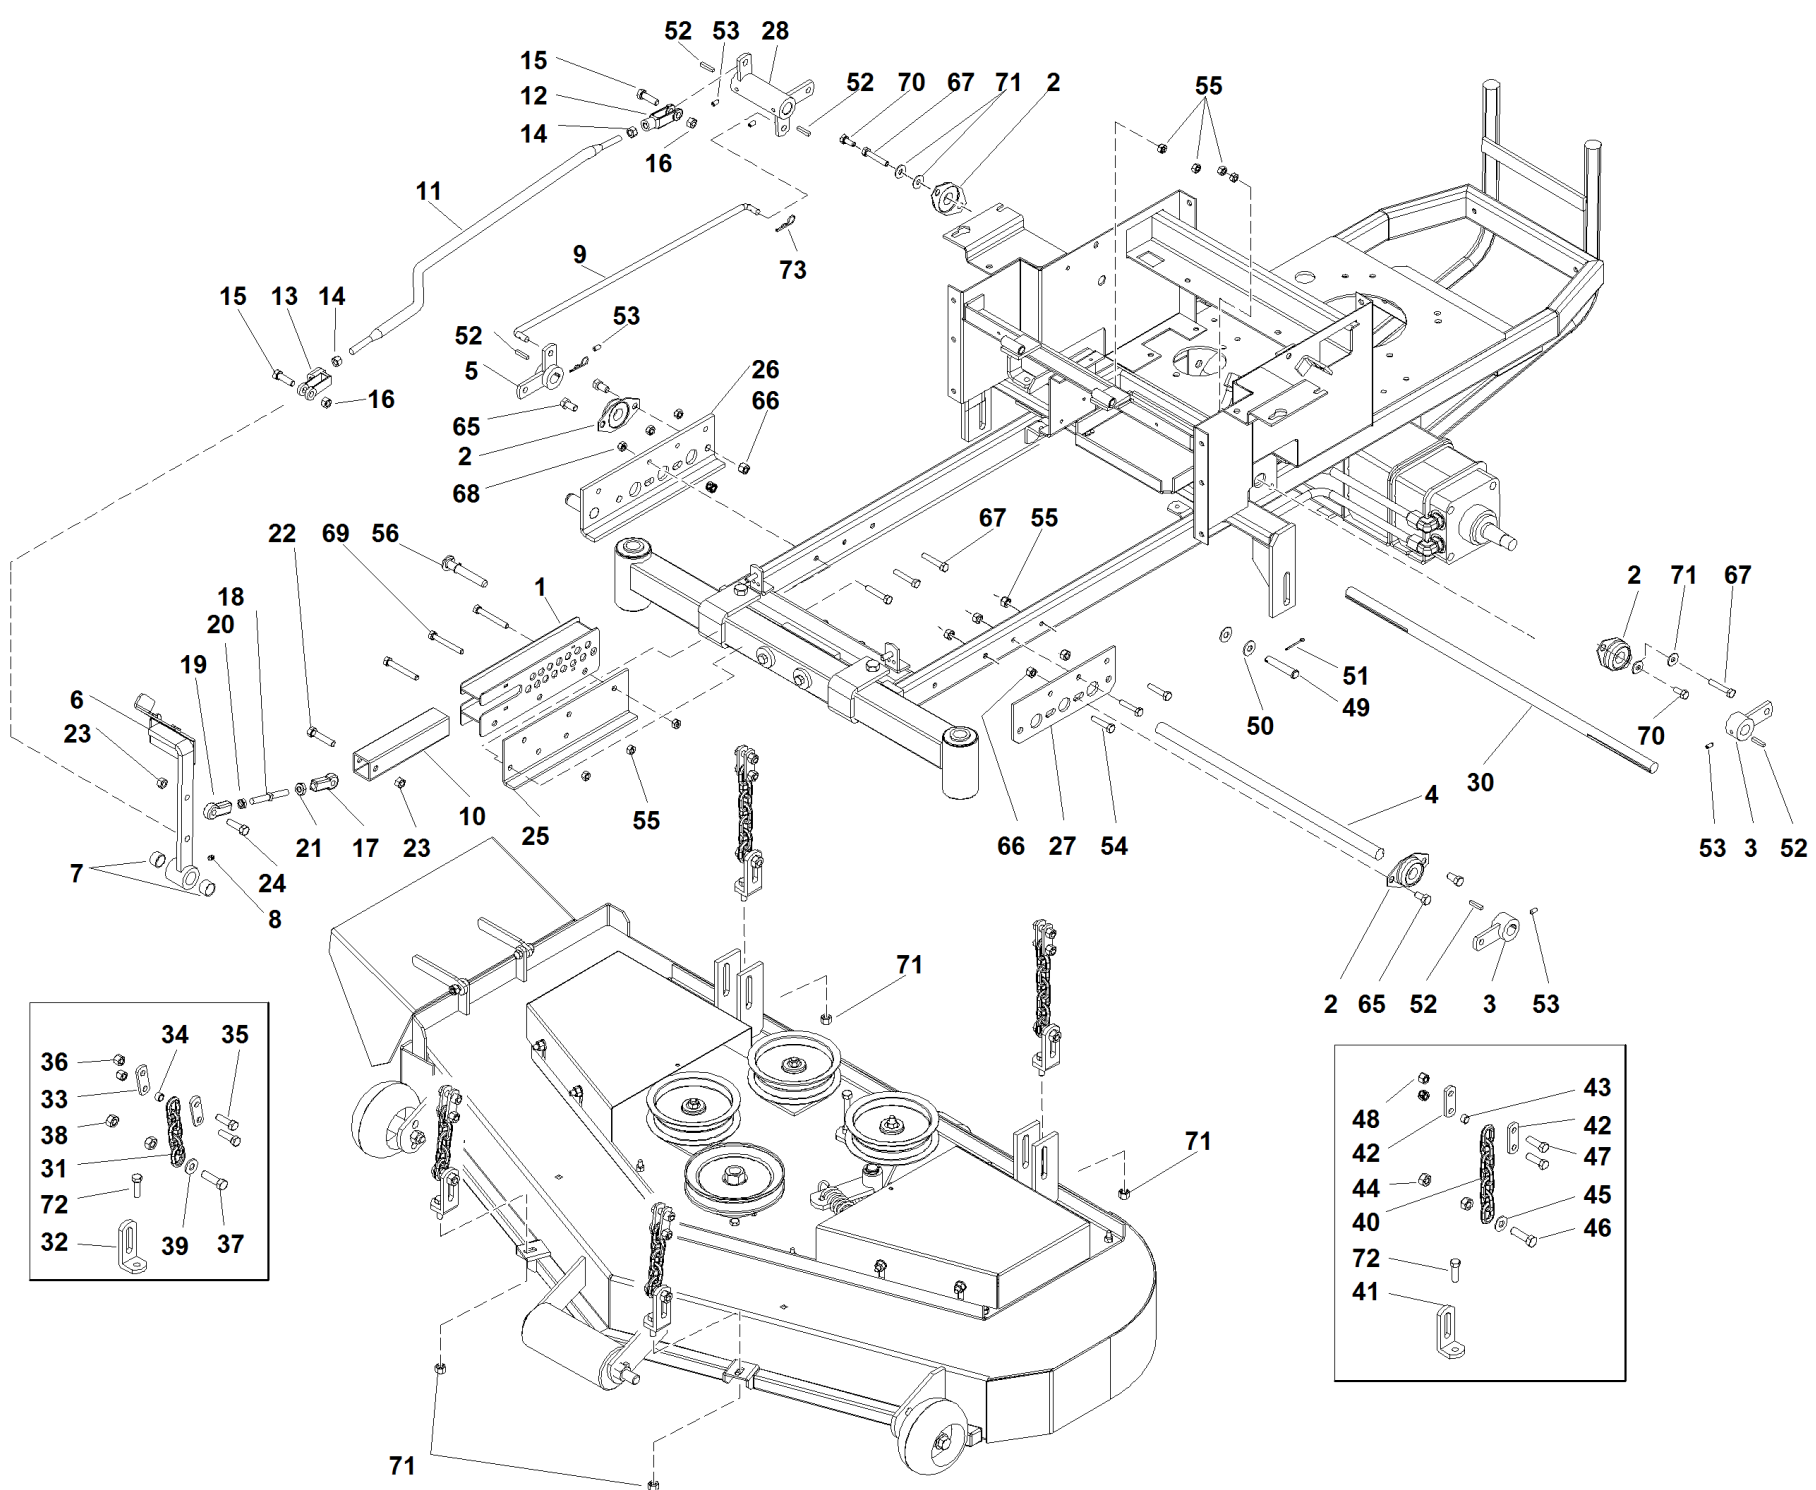

SRZ 170

#	P/N	DESCRIPTION	SRZ 170	REF. 2-00555992002
1	93900342016	HEIGHT CONTROL		
2	93900423140	3/4 I.D. 2 BOLT BEARING		
3	93900422041	DECK LIFT ARM WLDMT		
4	93900423098	"19.5"" FRONT DECK LIFT SHAFT PLATED"		
5	93900422043	DECK LIFT CRANK WLDMT		
6	93900642037	DECK LIFT PEDAL W/BUSHING		
7	93900363089	ENGAGEMENT-BUSH		
8	93900111004	1/4-28 ZERK		
9	93900423120	DECK LIFT ROD		
10	93900343093	DECK HEIGHT TUBE PLATED		
11	93400423336	SRZ170 DECK LIFT ROD		
12	93100363192	LARGE YOKE		
13	93900423353	OFFSET ROD END		
14	93900109008	3/8-24 WHIZLOCK NUT		
15	93900100293	SCREW 3/8-16 X 1-1/4 HHCS		
16	93900104257	3/8-16 HEX NYLOC NUT		
17	93100523104	"3/8"" ROD END"		
18	93100343158	FOOT PEDAL LINK		
19	93100343160	LIFT ROD END - LH		
20	93900104754	3/8-24 HEX JAM NUT		
21	93900109037	3/8-24 LH JAM NUT (YELLOW)		
22	93900100295	SCREW 3/8-16 X 1-3/4 HHCS		
23	93900104257	3/8-16 HEX NYLOC NUT		
24	93900100293	SCREW 3/8-16 X 1-1/4 HHCS		
25	93900643053	HEIGHT GAGE MOUNT		
26	93900642043	LIFT MOUNT - FER RED		
27	93900643052	LH LIFT MOUNT		
28	93900422124			
30	93900423096	"27"" REAR DECK LIFT SHAFT-PLATED"		
31	93900423359	FRONT CHAIN (5 LINKS)		
32	93900423358	DECK LIFT ANGLE - PAINTED		
33	93900423356	LIFT CHAIN LINK - PLTD		
34	93900363174	EYEBOLT SPACER		
35	93900100293	SCREW 3/8-16 X 1-1/4 HHCS		
36	93900104257	3/8-16 HEX NYLOC NUT		
37	93900100311	SCREW 7/16-14 X 1-1/2 HHCS		
38	93900109027	7/16-14 WHIZLOCK NUT		
39	93900105260	3/8 STD FLAT WASHER		
40	93900423360	REAR CHAIN (7 LINKS)		
41	93900642023			
42	93900423356	LIFT CHAIN LINK - PLTD		
43	93900363174	EYEBOLT SPACER		
44	93900109027	7/16-14 WHIZLOCK NUT		
45	93900105260	3/8 STD FLAT WASHER		
46	93900100311	SCREW 7/16-14 X 1-1/2 HHCS		
47	93900100293	SCREW 3/8-16 X 1-1/4 HHCS		
48	93900104257	3/8-16 HEX NYLOC NUT		
49	93900523242	7/16 CLEVIS PIN - LONG		
50	93900105260	3/8 STD FLAT WASHER		
51	93900106763	1/8 X 1-1/4 COTTER PIN		
52	93900107255	3/16 X 3/16 X 1 MACH KEY		
53	93900103292	GRUB 1/4-28 X 1/4 KCP-SS		
54	93900100275	SCREW 5/16-18 X 1-1/2 HHCS		
55	93900104256	5/16-18 HEX NYLOC NUT		
56	93900109036	1/2 X 2 BALL LOCK PIN		
65	93900100291	SCREW 3/8-16 X 3/4 HHCS		
66	93900104257	3/8-16 HEX NYLOC NUT		
67	93900100276	SCREW 5/16-18 X 1-3/4 HHCS		
68	93900109001	5/16-18 WHIZLOCK NUT		