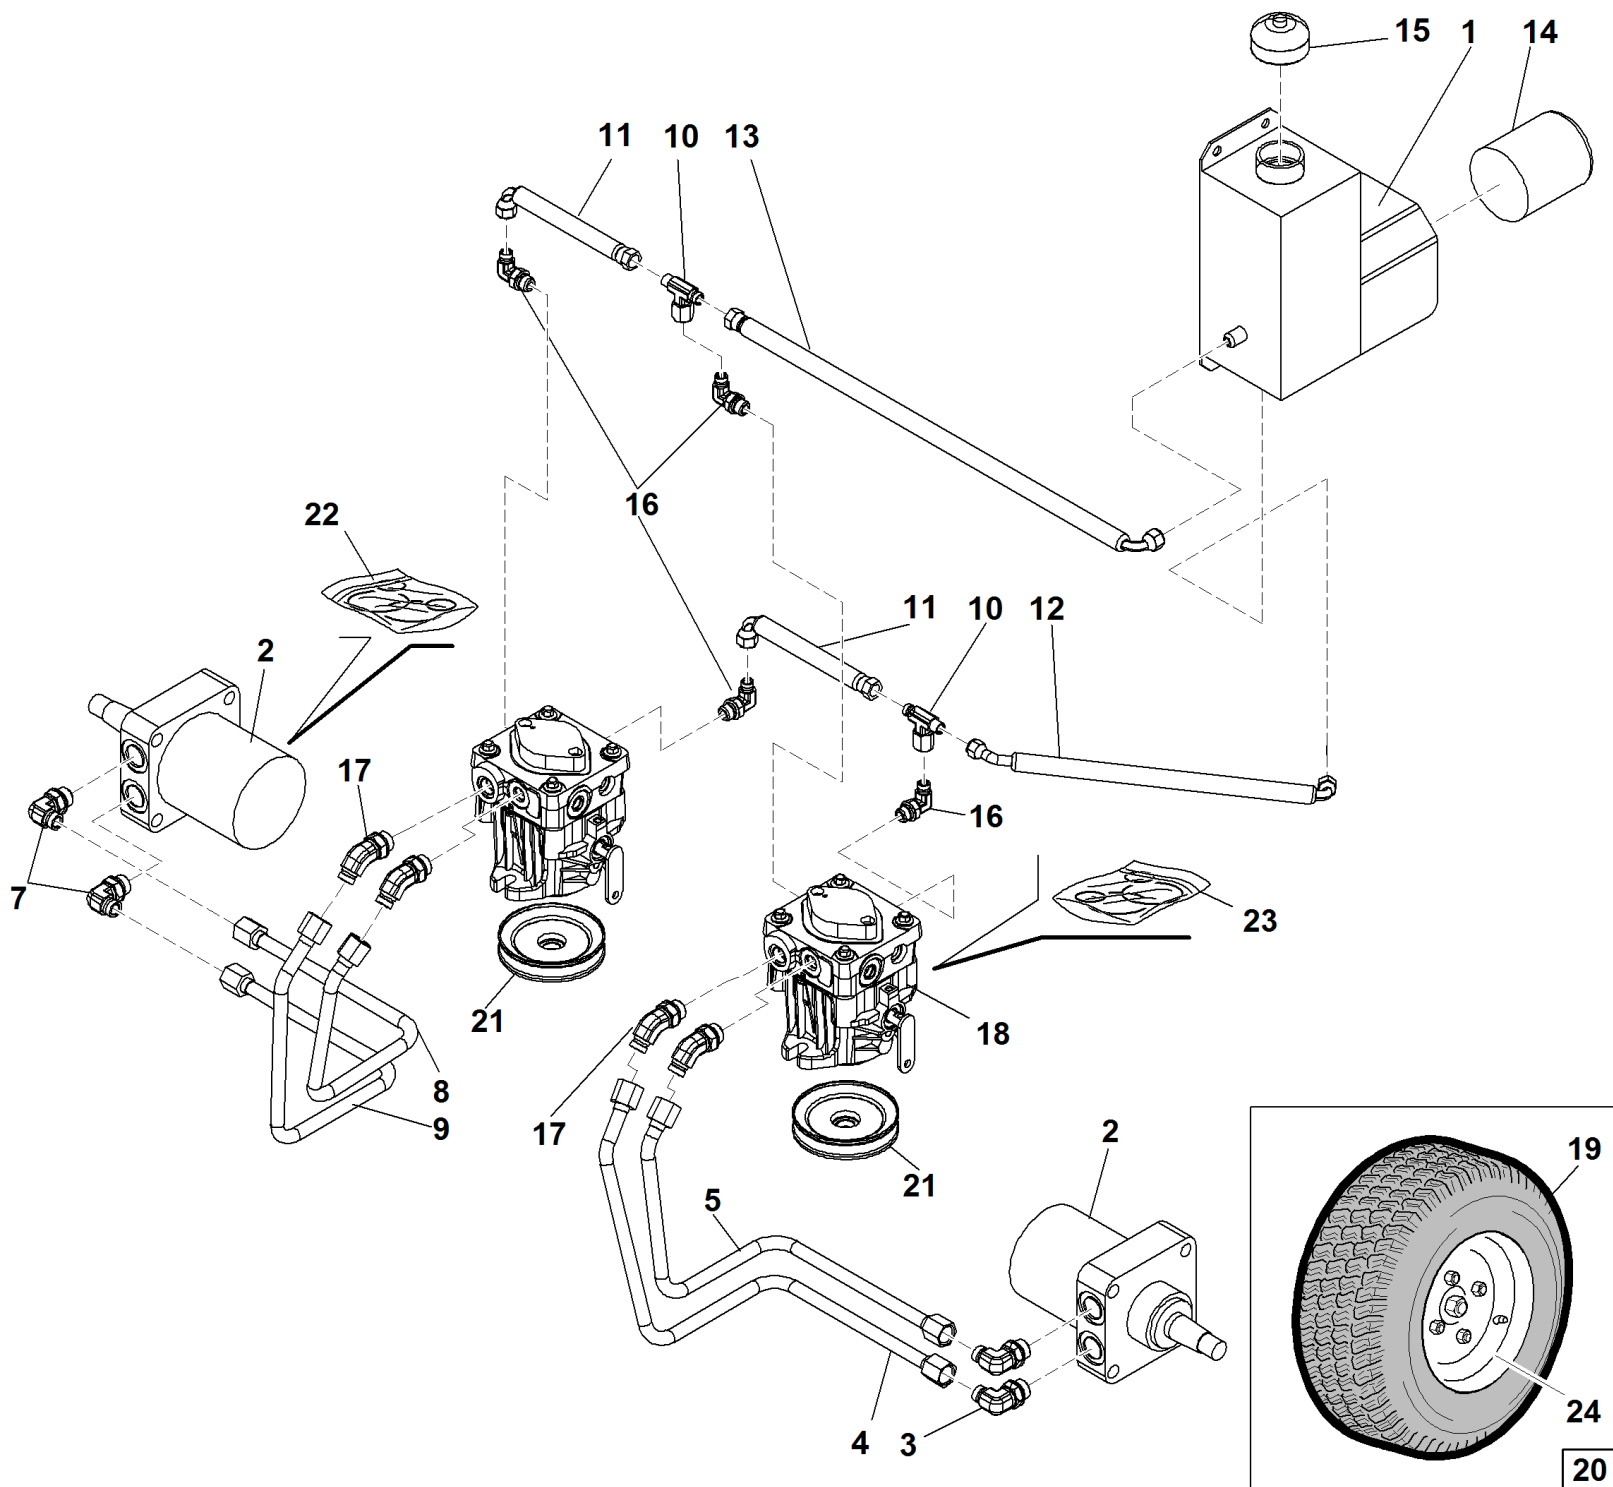

SRZ 170

#

P/N

DESCRIPTION

SRZ 170

REF. 9-00555992009

2	93900422146	PARK BRAKE CRANK		
4	93900423350	BRAKE LINK		
5	93900363029	.312 ROD SWIVEL		
6	93900363165	#3 ISSCO HAIRPIN COTTER (#2)		
7	93900482044			
8	93900423128	PARK BRAKE LINK - PLATED		
9	93900423130	PARK BRAKE SWIVEL		
10	93900523112	"5/16"" CLAMP COLLAR"		
11	93900523024	DECK DRIVE SPRING		
12	93900104256	5/16-18 HEX NYLOC NUT		
13	93900105258	5/16 STD FLAT WASHER		
14	93900363177	3/8 PUSH NUT		
15	93900363165	#3 ISSCO HAIRPIN COTTER (#2)		
17	93400453153	SRZ170 WHEELMOTOR		
18	93900422110	CCW BACKPLATE		
19	93400423276	SRZ170/190 BRAKE SHOE		
20	93900423310	BRAKE DRUM - 180		
21	93900423296	BRAKE CAM		
22	93900423275	WHEEL HUB/DRUM		
23	93900103029	SCREW		
24	93900423308	BRAKE CAM ARM		
25	93900104511	3/4-16 UNF REG HEX NUT		
26	93400423281	SRZ170/190 BRAKE SPRING		
27	93900452026			
28	93900100344	HEX BOLT 1/2-13 X 9-1/2		
29	93900103023	1/2-20 X 60 T LUG NUT		
30	93900108500	E-RING 5/8 DIA.		
31	93400423312	SRZ170/190 BRAKE LINK		
32	93900106753	3/32 X 3/4 COTTER PIN		
33	93900422086	Z-PARK LEVER W/GRIP (NEW STYLE)		
34	93900100501	SCREW 1/4-28 X 1/2 HHCS		
35	93900363105	IDLER BUSHING		
36	93900100305	SCREW 3/8-16 X 4-1/2 HHCS		
37	93900109007	3/8-16 WHIZLOCK NUT		
38	93900105260	3/8 STD FLAT WASHER		
39	00777800223	FULL HOPPER MICRO SWITCH		