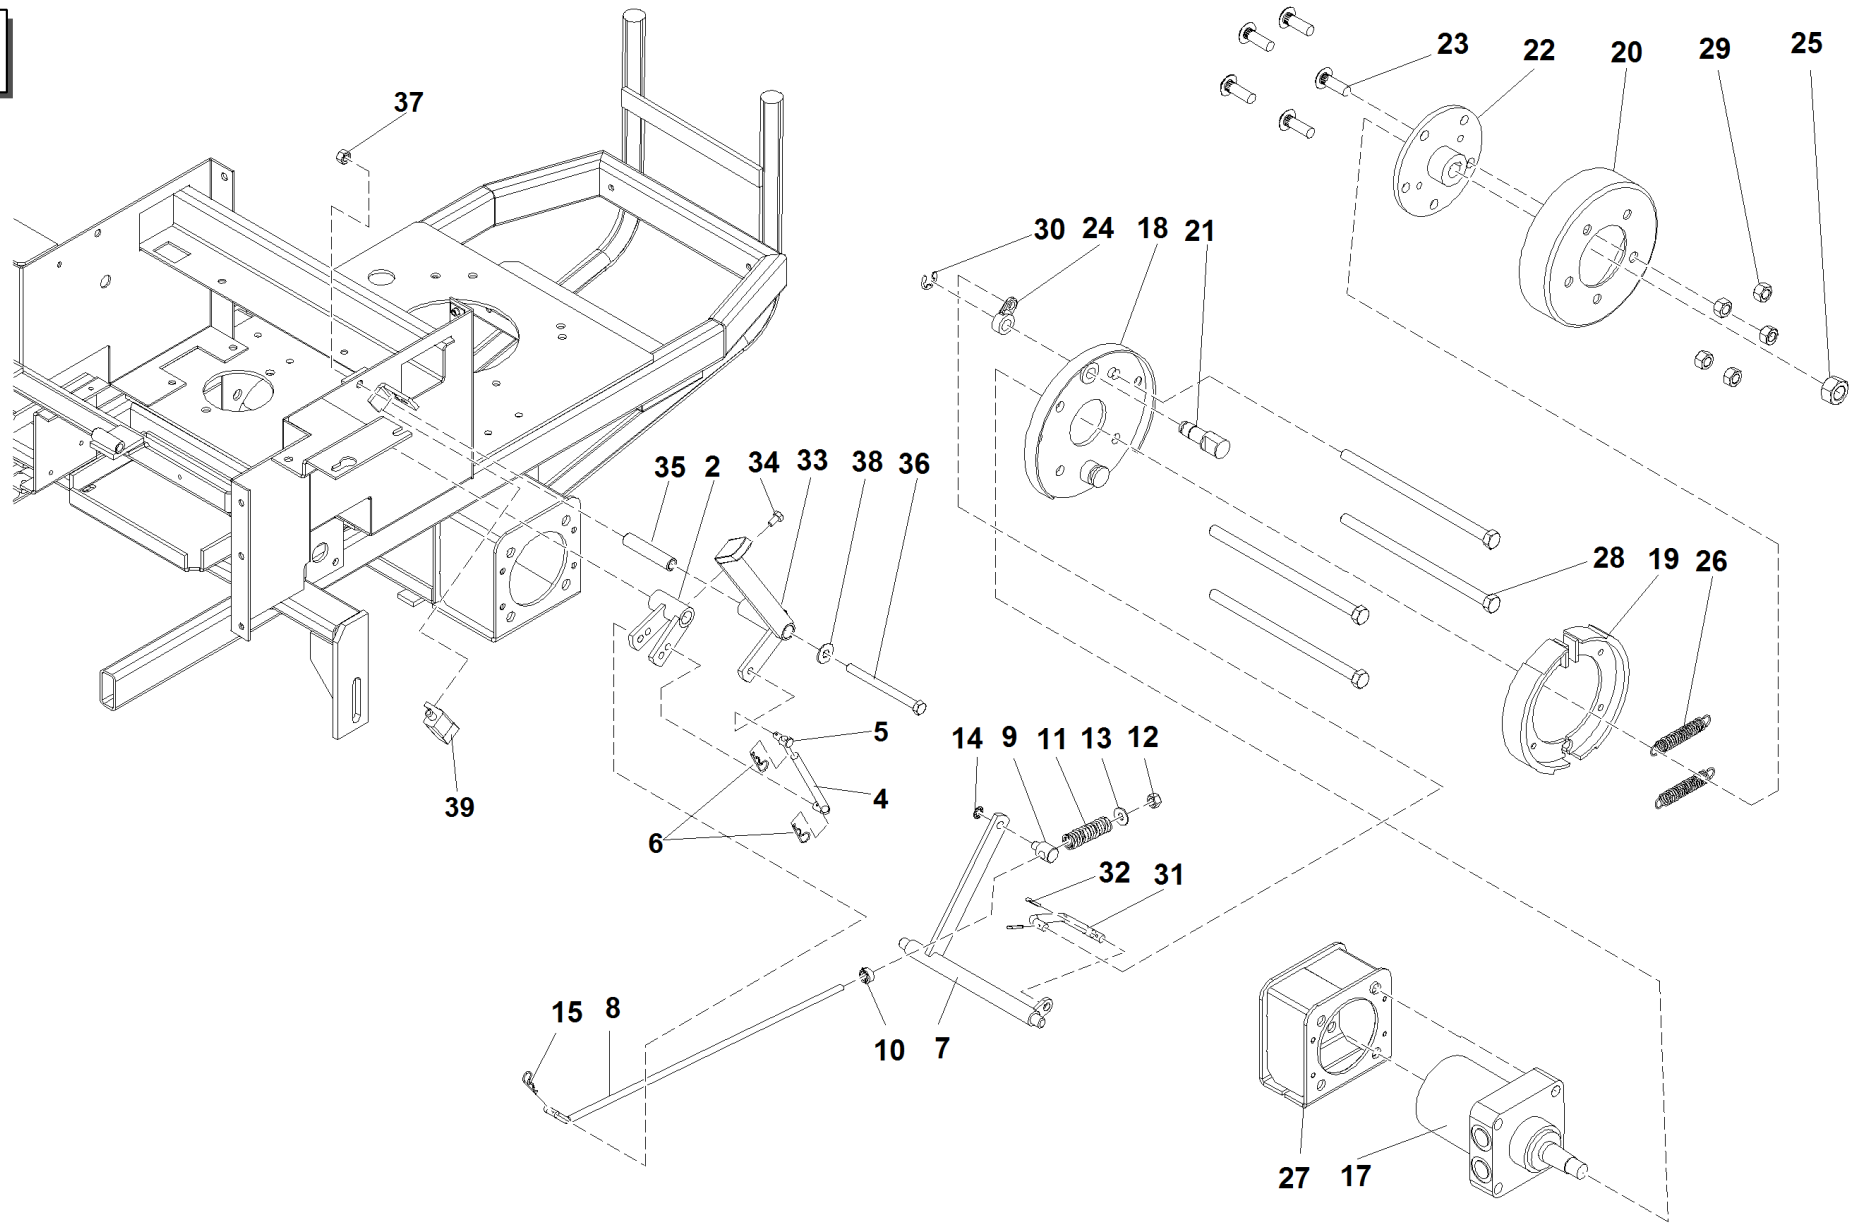

SRZ 170

#

P/N

DESCRIPTION

SRZ 170

REF. 9-00555992009

2	93900422146	PARK BRAKE CRANK		
4	93900423350	BRAKE LINK		
5	93900363029	.312 ROD SWIVEL		
6	93900363165	#3 ISSCO HAIRPIN COTTER (#2)		
7	93900482044			
8	93900423128	PARK BRAKE LINK - PLATED		
9	93900423130	PARK BRAKE SWIVEL		
10	93900523112	"5/16"" CLAMP COLLAR"		
11	93900523024	DECK DRIVE SPRING		
12	93900104256	5/16-18 HEX NYLOC NUT		
13	93900105258	5/16 STD FLAT WASHER		
14	93900363177	3/8 PUSH NUT		
15	93900363165	#3 ISSCO HAIRPIN COTTER (#2)		
17	93400453153	SRZ170 WHEELMOTOR		
18	93900422110	CCW BACKPLATE		
19	93400423276	SRZ170/190 BRAKE SHOE		
20	93900423310	BRAKE DRUM - 180		
21	93900423296	BRAKE CAM		
22	93900423275	WHEEL HUB/DRUM		
23	93900103029	SCREW		
24	93900423308	BRAKE CAM ARM		
25	93900104511	3/4-16 UNF REG HEX NUT		
26	93400423281	SRZ170/190 BRAKE SPRING		
27	93900452026			
28	93900100344	HEX BOLT 1/2-13 X 9-1/2		
29	93900103023	1/2-20 X 60 T LUG NUT		
30	93900108500	E-RING 5/8 DIA.		
31	93400423312	SRZ170/190 BRAKE LINK		
32	93900106753	3/32 X 3/4 COTTER PIN		
33	93900422086	Z-PARK LEVER W/GRIP (NEW STYLE)		
34	93900100501	SCREW 1/4-28 X 1/2 HHCS		
35	93900363105	IDLER BUSHING		
36	93900100305	SCREW 3/8-16 X 4-1/2 HHCS		
37	93900109007	3/8-16 WHIZLOCK NUT		
38	93900105260	3/8 STD FLAT WASHER		
39	00777800223	FULL HOPPER MICRO SWITCH