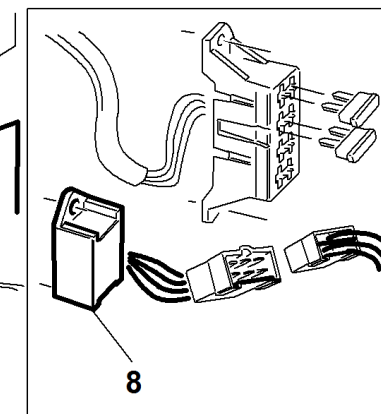

#	P/N	DESCRIPTION	SRZ 170	REF. 10-00555992010
1	93400423307	SRZ170/190 HYDRO OIL RESERVOIR		
2	93400453153	SRZ170 WHEELMOTOR		
3	93900523058	RETURN ADAPTOR		
4	93900423326	STEEL LINE L. INSIDE		
5	93900423327	STEEL LINE L. OUTSIDE		
7	93900523058	RETURN ADAPTOR		
8	93900423328	STEEL LINE R. INSIDE		
9	93900423329	STEEL LINE R. OUTSIDE		
10	93900453106	SWIVEL TEE		
11	93900453127	PUMP TO PUMP/FEED		
12	93900423373	PUMP FEED LINE - Z		
13	93900593073	HOSE - RETURN		
14	93400423361	SRZ HYDRO FILTER SRZ 170/190		
15	93900583406	OIL TANK CAP		
16	93900453074	90 DEGREE ADAPTER		
17	93900423031	45 DEGREE PRESSURE ADAPTER		
18	93400423330	SRZ170 HYDRO PUMP		
19	93400823337	SRZ170 DRIVE TIRE 20x10x10		
20	93400823183	SRZ170 WHEEL 20x10x10 ASSY		
21	93400423177	SRZ170 PUMP PULLEY		
22	93400453154	SRZ170 WHEELMOTOR SEAL KIT		
23	93400583514	SRZ170 PUMP SEAL KIT		
24	93400823336	SRZ170 RIM W/VALSTREAM		

SRZ 170

#

P/N

DESCRIPTION

SRZ 170

REF. 11-00555992011

1	93200583050	FUEL VALVE
2	93900363099	LONG FUEL LINE
3	93900583185	FUEL LINE RH
4	93900583186	FUEL LINE LH
5	93900363098	GAS LINE CLAMP
6	93900105005	5/16 LOCKWASHER-HEAVY
7	93900100271	SCREW 5/16-18 X 3/4 HHCS
8	93100823179	FUEL CAP - SRZ
9	93900583183	FUEL TANK ADAPTER
10	93900533125	VALVE GROMMET
12	93400423297	RH FUEL TANK/MUFFLER SRZ170
13	93100343021	LH FUEL TANK/MUFFLER SRZ

#

P/N

DESCRIPTION

SRZ 170

REF. 12-00555992012

1	93100523030	SRZ SEAT SWITCH
2	93100523031	SRZ PTO SWITCH
3	93100523034	SRZ PARK BRAKE SWITCH
4	93100523283	SRZ HOUR METER
5	93400423030	SRZ SAFETY MODULE
6	00777800223	FULL HOPPER MICRO SWITCH
7	93900642028	DECK WELDMENT Z42 - FER RED
8	93400423262	SRZ170 BLADE SPINDLE PULLEY
9	93900105269	3/4 SAE FLAT WASHER