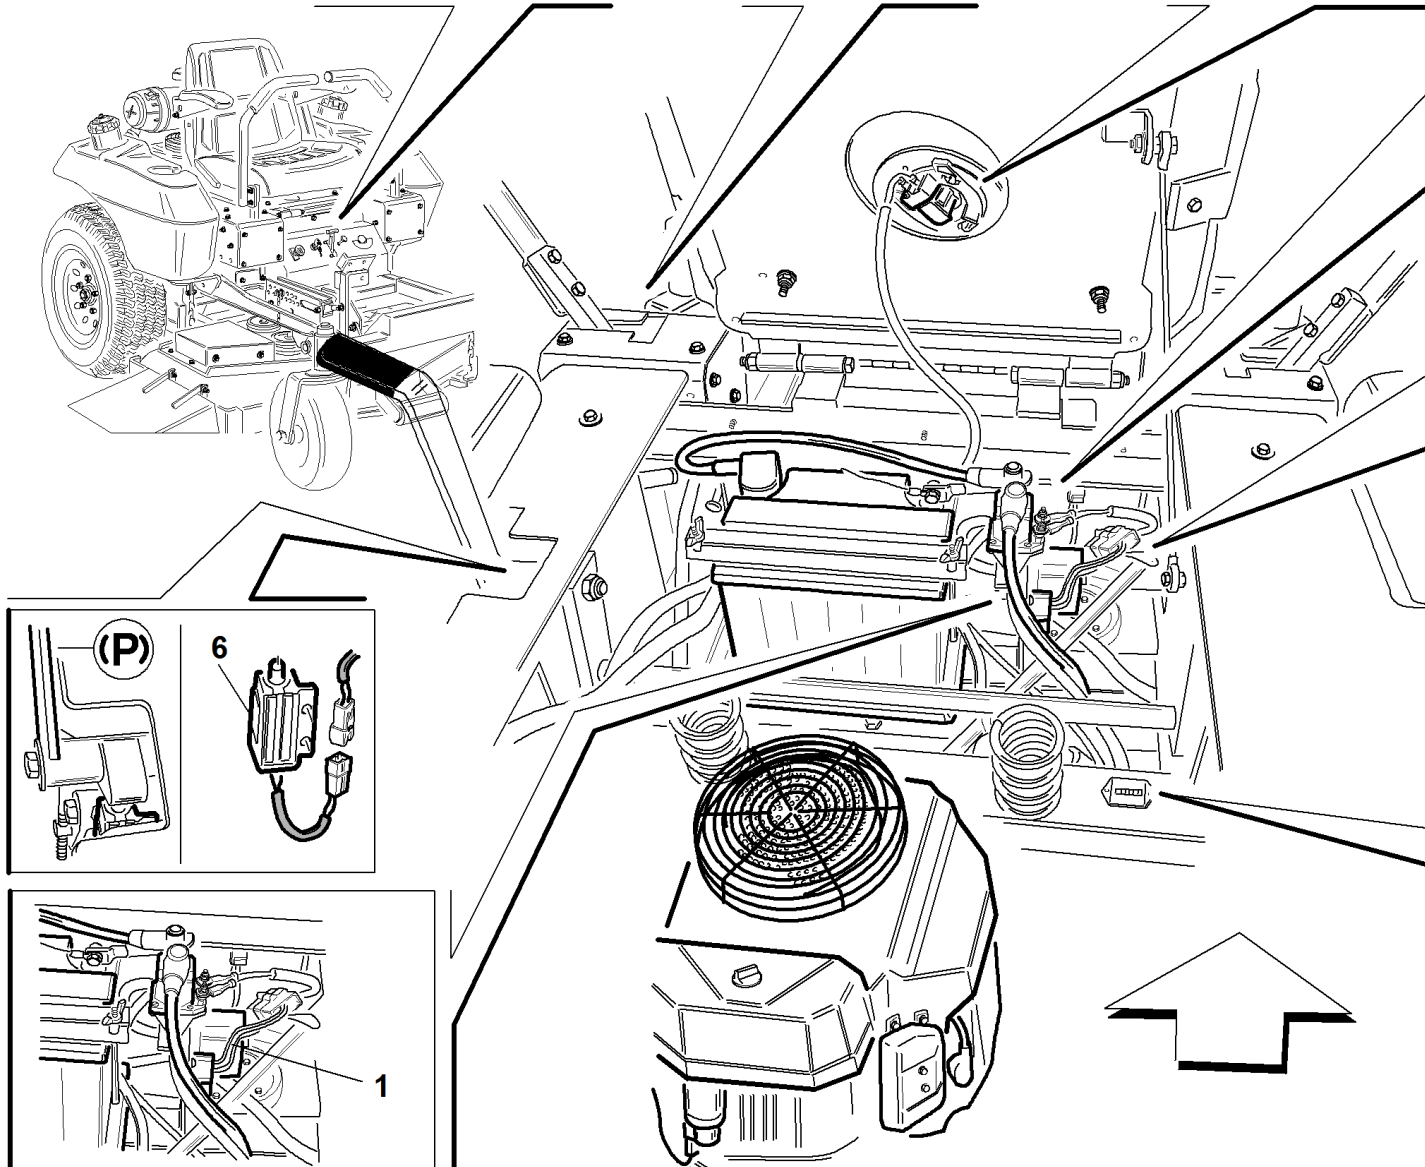

SRZ 170

#

P/N

DESCRIPTION

SRZ 170

REF. 11-00555992011

1	93200583050	FUEL VALVE
2	93900363099	LONG FUEL LINE
3	93900583185	FUEL LINE RH
4	93900583186	FUEL LINE LH
5	93900363098	GAS LINE CLAMP
6	93900105005	5/16 LOCKWASHER-HEAVY
7	93900100271	SCREW 5/16-18 X 3/4 HHCS
8	93100823179	FUEL CAP - SRZ
9	93900583183	FUEL TANK ADAPTER
10	93900533125	VALVE GROMMET
12	93400423297	RH FUEL TANK/MUFFLER SRZ170
13	93100343021	LH FUEL TANK/MUFFLER SRZ