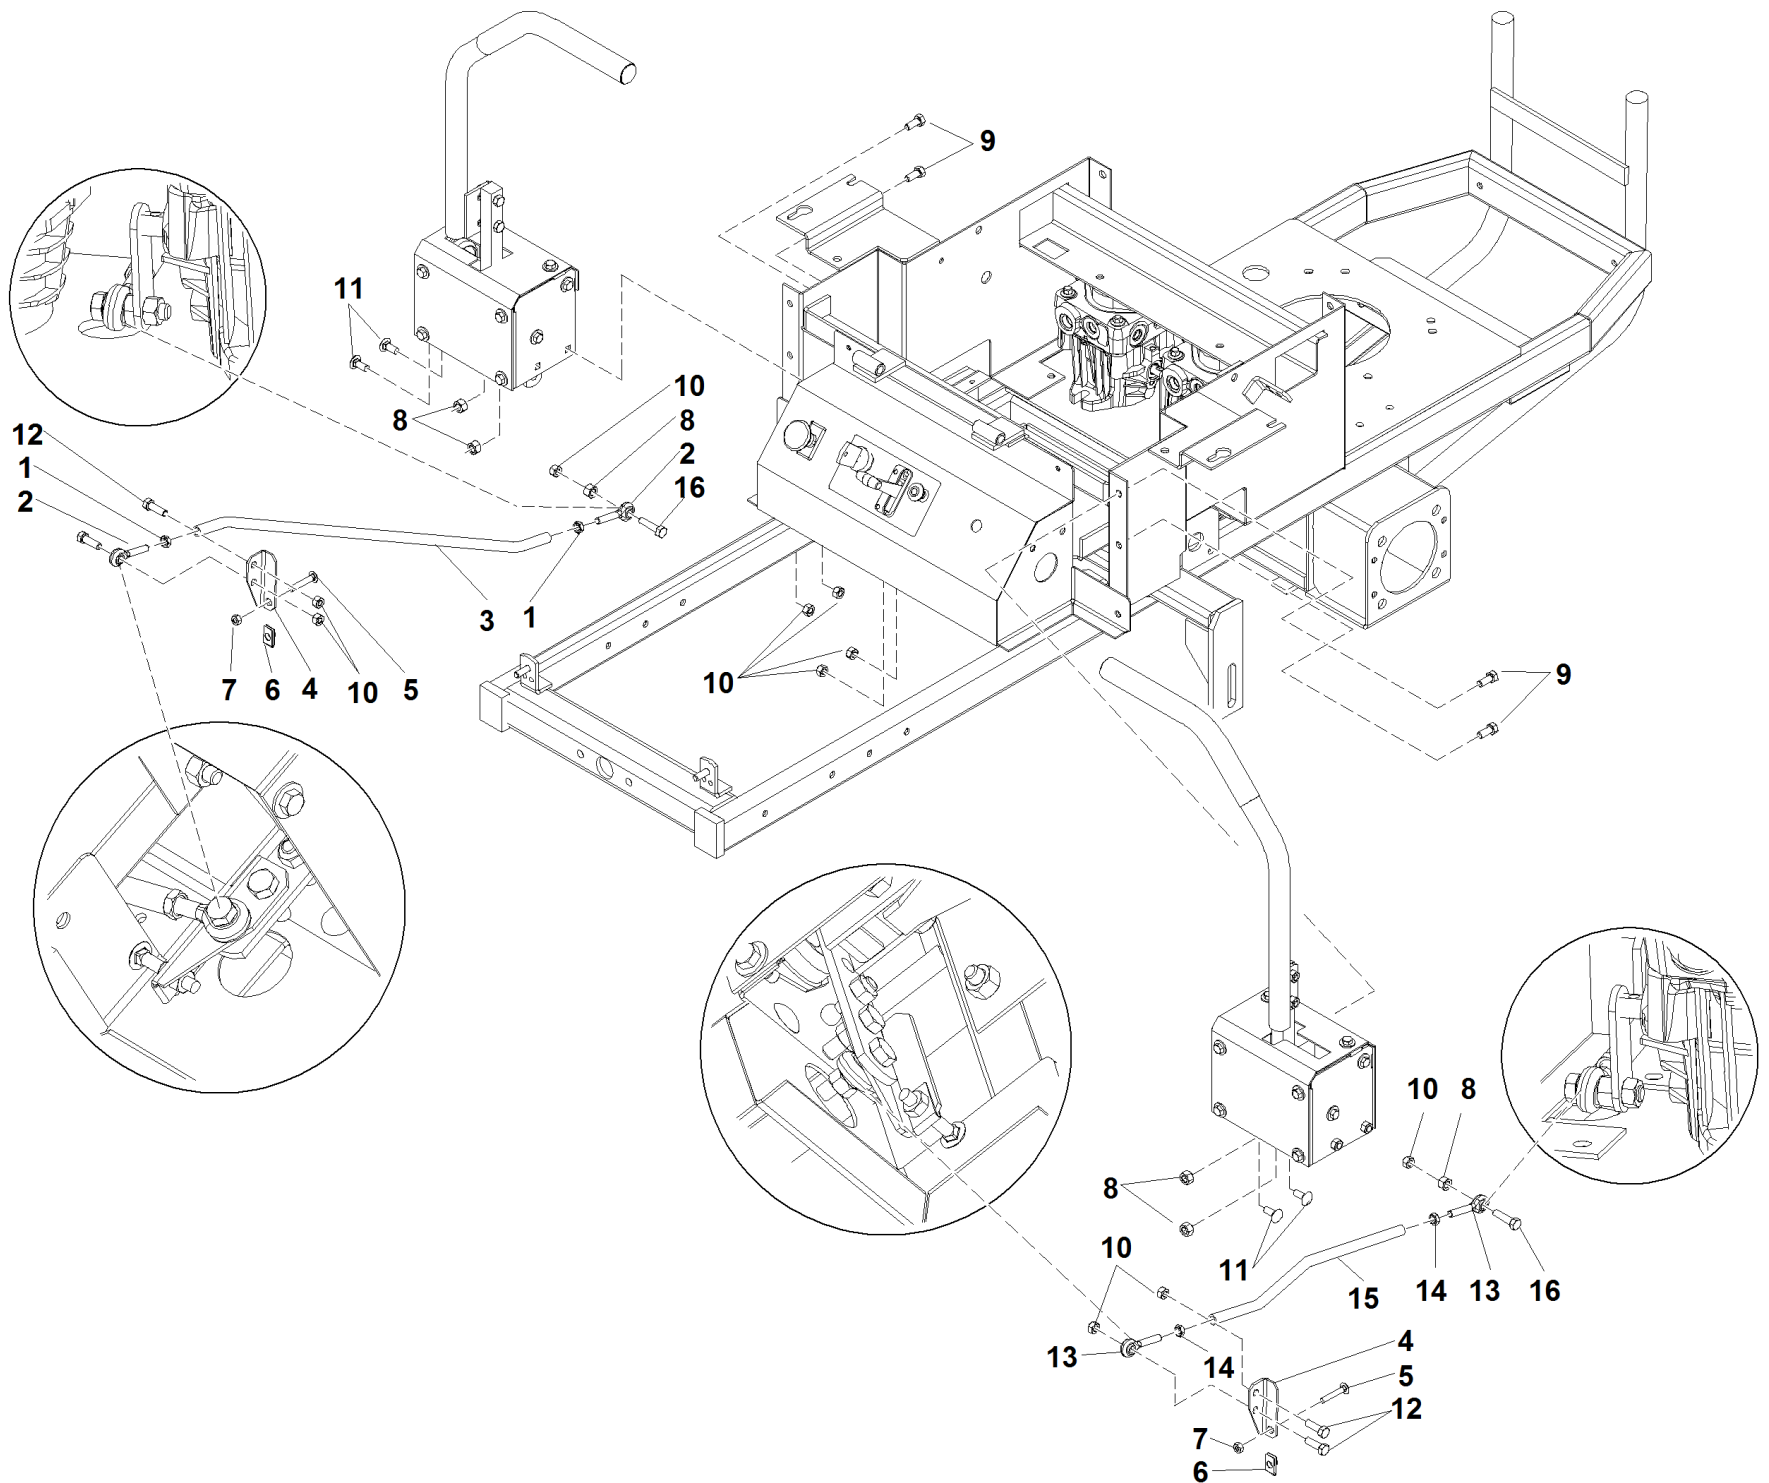

SRZ 170

#

P/N

DESCRIPTION

SRZ 170

REF. 5-00555992005

1	93900104752	5/16-24 HEX JAM NUT
2	93900453082	.312 ROD END (M)
3	93900423318	CONTROL LINK - RH
4	93900423376	LEVER'S STOP ANGLE
5	93900107523	1/4-20 X 1-1/2 CARR. BOLT
6	93900109015	1/4-20 NUT CLIP
7	93900109000	1/4-20 WHIZLOCK NUT
8	93900104256	5/16-18 HEX NYLOC NUT
9	93900100271	SCREW 5/16-18 X 3/4 HHCS
10	93900104256	5/16-18 HEX NYLOC NUT
11	93900107503	5/16-18 X 3/4 CARR. BOLT
12	93900100273	SCREW 5/16-18 X 1 HHCS
13	93900453082	.312 ROD END (M)
14	93900104752	5/16-24 HEX JAM NUT
15	93900423317	CONTROL LINK - LH
16	93900100274	SCREW 5/16-18 X 1-1/4 HHTB