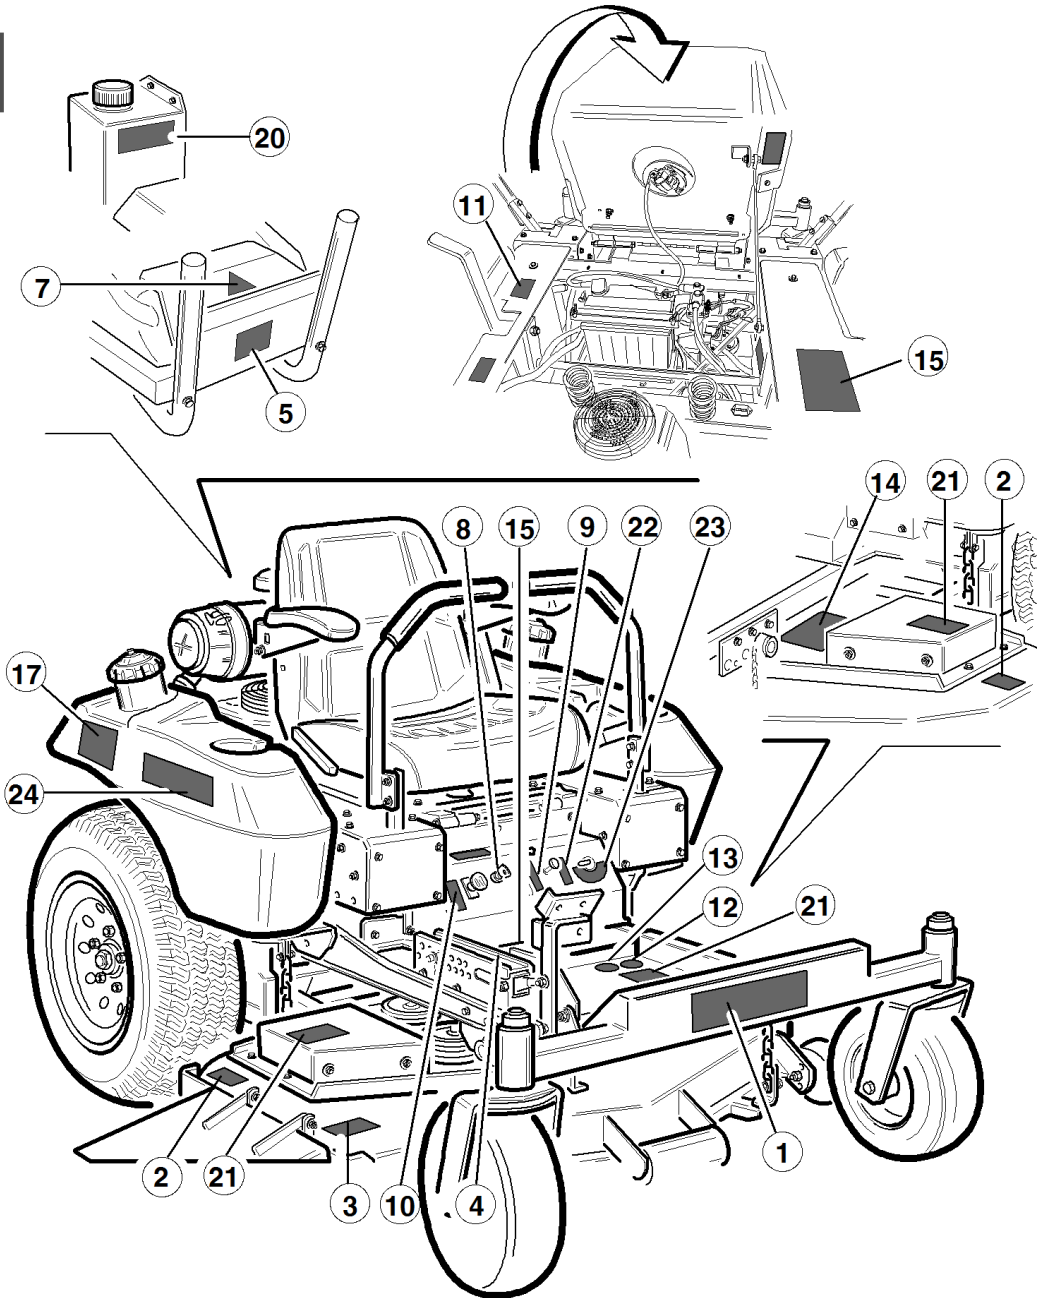

SRZ 170

#

P/N

DESCRIPTION

SRZ 170

REF. 13-00555992013

1	00555200185	TRANSFER PRINTING		
2	00555000029	TRANSFER PRINTING MOWER DECK		
3	00555200176	TRANSFER PRINTING "OBJECT PROJECTING"		
4	00555200179			
5	00555200018	TRANF. KEEP AWAY		
7	00555200142	TRANSFER PRINTING		
8	00555200013	TRANSFER PRINTING START		
9	00555200127	TRANSFER PRINTING		
10	00555200006	TRANSFER PRINTING		
11	00555200128	TRANSFER PRINTING BRAKE		
12	00555200129	TRANSFER PRINT.HEARING PROTEC.		
13	00555200130	TRANSFER PRINTING EYE PROTECTION		
14	93900423196	TRANSFER PRINTING SRZ MOWERDECK		
15	00555200143	DANGER TRANSFER PRINTING		
17	00555200182	TRANSFER PRINTING SRZ 170		
20	93900423354	SRZ170/190 OIL-TRANSFER PRINTING		
21	00555200180	"DANGER" STICKER		
22	00555200126	TRANSFER PRINTING		
23	93900583023	SRZ170/190 LABEL FUEL VALVE		
24	00555200165	YELLOW GIANNI FERRARI TRANSF. PRINTING