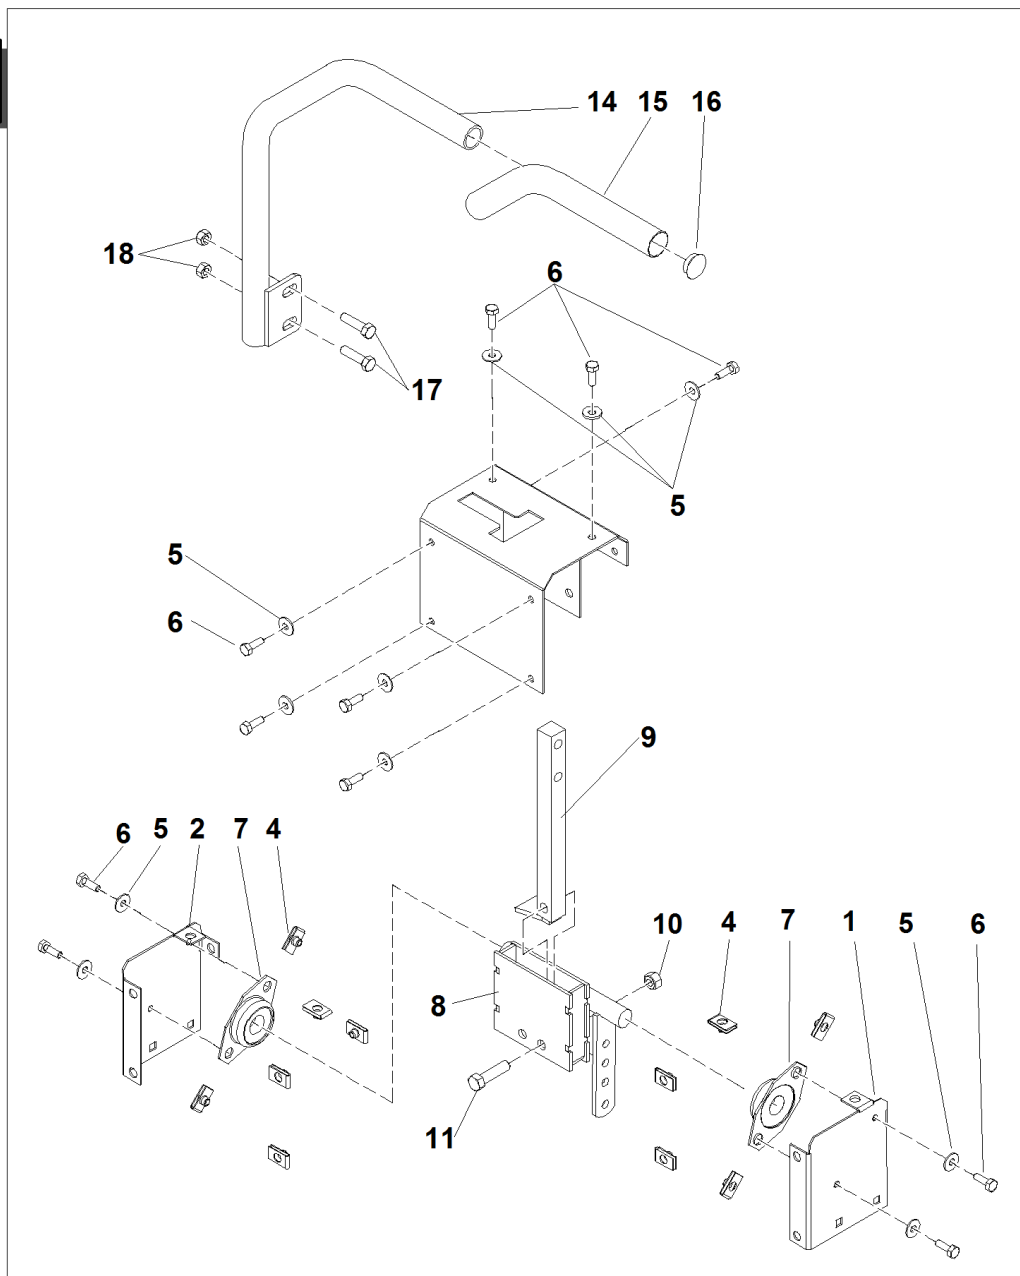

SRZ 170

#

P/N

DESCRIPTION

SRZ 170

REF. 6-00555992006

1	93900643050	LH CONTROL COVER
2	93900643049	RH CONTROL COVER
4	93900109015	1/4-20 NUT CLIP
5	93900105004	1/4 LOCKWASHER-HEAVY
6	93900100252	SCREW 1/4-20 X 3/4 HHCS
7	93900423140	3/4 I.D. 2 BOLT BEARING
8	93900592024	CONTROL PIVOT - RIGHT
9	93900592060	HANDLE BAR W/STOP - PLATED
10	93900104257	3/8-16 HEX NYLOC NUT
11	93900100294	SCREW 3/8-16 X 1-1/2 HHCS
12	93900823221	10MM BALL STUD
13	93900104256	5/16-18 HEX NYLOC NUT
14	93900644024	HANDLE RH W/GRIP
15	93900523032	HANDLE GRIP(RIDER)
16	93900523033	HANDLE PLUG
17	93900100274	SCREW 5/16-18 X 1-1/4 HHTB
18	93900109001	5/16-18 WHIZLOCK NUT
19	93900105005	5/16 LOCKWASHER-HEAVY
20	93900253075	CABLE ANCHOR SPACER
21	93400823201	SRZ DAMPENER CYLINDER