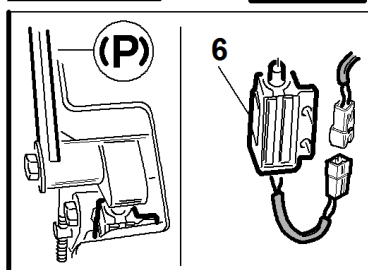

SRZ 170

#

P/N

DESCRIPTION

SRZ 170

REF. 11-00555992011

1	93200583050	FUEL VALVE
2	93900363099	LONG FUEL LINE
3	93900583185	FUEL LINE RH
4	93900583186	FUEL LINE LH
5	93900363098	GAS LINE CLAMP
6	93900105005	5/16 LOCKWASHER-HEAVY
7	93900100271	SCREW 5/16-18 X 3/4 HHCS
8	93100823179	FUEL CAP - SRZ
9	93900583183	FUEL TANK ADAPTER
10	93900533125	VALVE GROMMET
12	93400423297	RH FUEL TANK/MUFFLER SRZ170
13	93100343021	LH FUEL TANK/MUFFLER SRZ