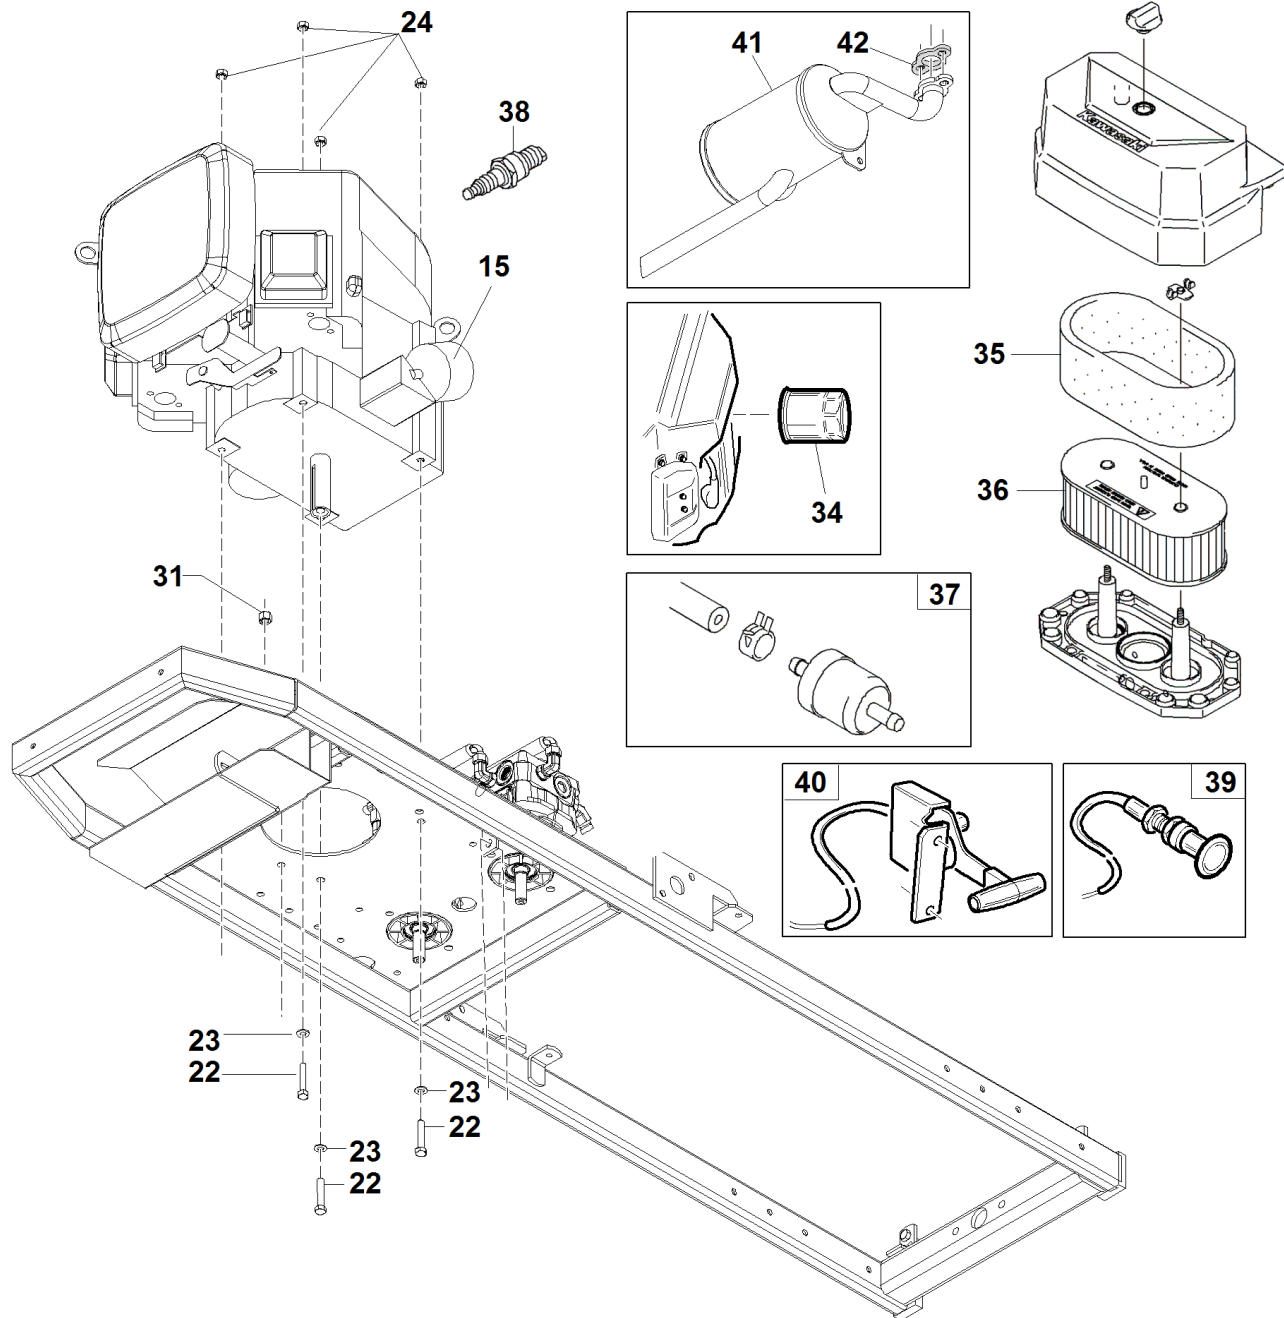

SRZ 170

#

P/N

DESCRIPTION

SRZ 170

REF. 4-00555992004

1	93400423177	SRZ170 PUMP PULLEY		
2	93900423178	15MM TAPER HUB		
3	93900453102	PUMP KEY		
4	93900422025	TENSIONER W/BUSHING		
5	93900523111	3/4 FLANGE BUSHING		
6	93400523328	SRZ170/190 TENSION. PULL.-PUMP BELT		
7	93900363174	EYEBOLT SPACER		
8	93900423122	PUMP TENSION ROD		
9	93900100296	SCREW 3/8-16 X 2 HHCS		
10	93900109007	3/8-16 WHIZLOCK NUT		
11	93900105006	3/8 LOCKWASHER		
12	93900105260	3/8 STD FLAT WASHER		
13	93900553007	IDLER SPRING		
14	93900423175	PUMP IDLER PIVOT - FINISHED		
15	00777700029			
16	93400423231	SRZ170/190 PUMP DRIVE PULLEY		
17	93900107258	1/4 X 1/4 X 3/4 MACH KEY		
18	93400423285	SRZ170/190 ELECTRIC CLUTCH		
19	93900373070	BELT GUIDE-LONG		
20	93900103293	5/16-18 X 3/8 SETSCREW		
21	93900100277	SCREW 5/16-18 X 2 HHCS		
22	93900100276	SCREW 5/16-18 X 1-3/4 HHCS		
23	93900363226	5/16 DISC SPRING		
24	93900104256	5/16-18 HEX NYLOC NUT		
25	93900423069	SPRING DISC.- 7/16		
26	93900100536	SCREW 7/16-20 X 3 HHCS		
27	93400533088	SRZ170/190 PUMP DRIVE BELT		
28	93900100252	SCREW 1/4-20 X 3/4 HHCS		
29	93900100273	SCREW 5/16-18 X 1 HHCS		
30	93900104256	5/16-18 HEX NYLOC NUT		
31	93900104257	3/8-16 HEX NYLOC NUT		
32	93900100300	SCREW 3/8-16 X 3 HHCS		
33	93900373089	RETAINING WASHER		
34	00777650064	KAWASAKI ENGINE OIL FILTER 15-17-19 HP		
35	00777650065	KAWASAKI 15-17 HP AIR PRECLEANER		
36	00777650066	KAWASAKI 15-17 HP AIR FILTER		
37	00777650063	KAWASAKI PETROL FILTER 15-17-19HP		
38	00777750006	KAWASAKI 15-17 HP SPARK PLUG		
39	93400423153	SRZ CHOKE CABLE		
40	93100363352	SRZ THROTTLE CABLE		
41	93400423278	MUFFLER ENGINE SRZ170		
42	00111990115	MUFFLER COLLECTOR GASKET SRZ