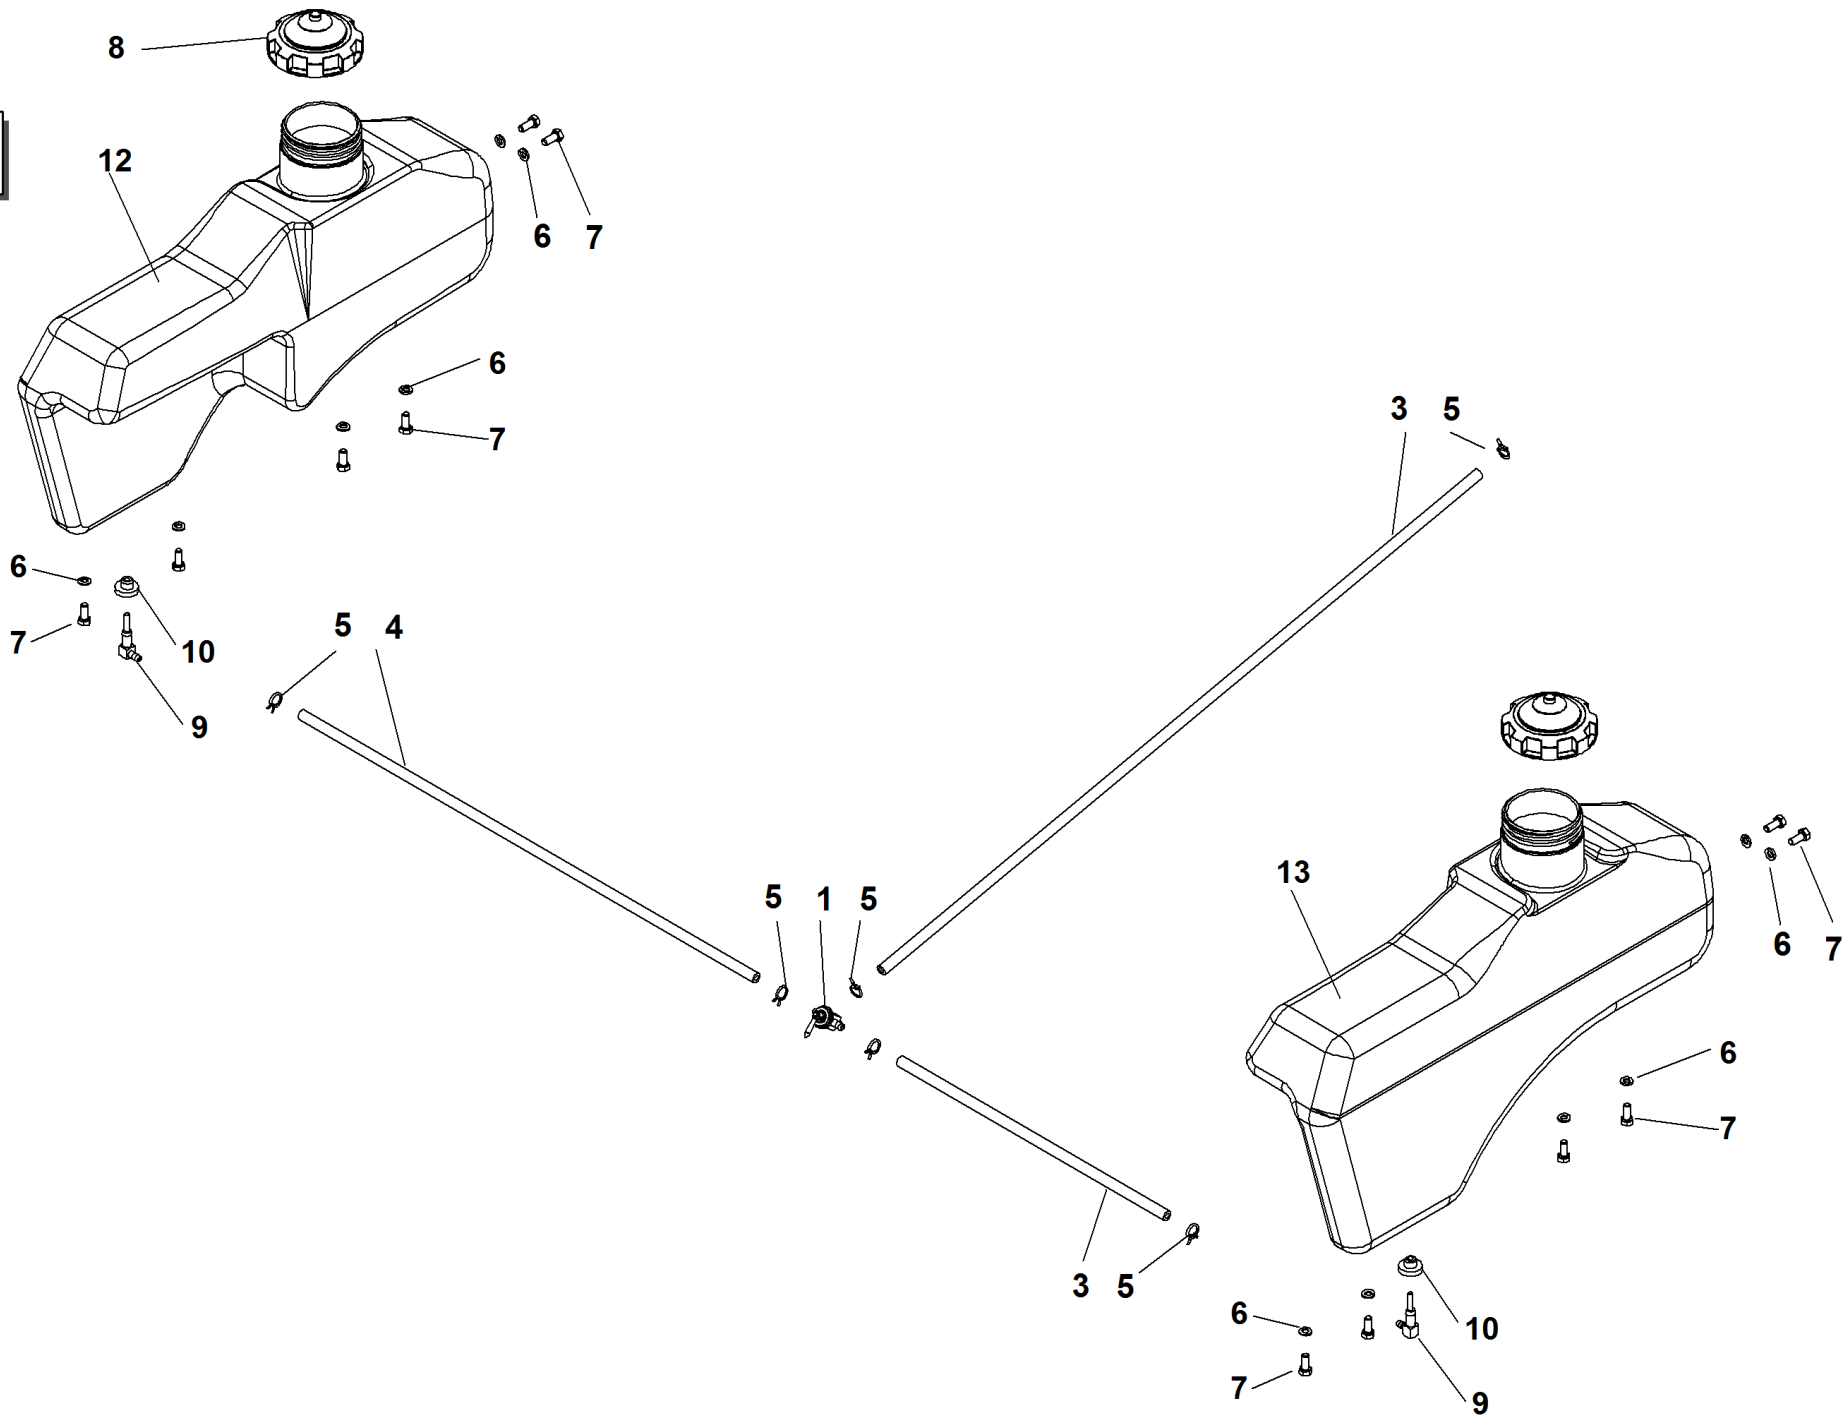

SRZ 170

#

P/N

DESCRIPTION

SRZ 170

REF. 11-00555992011

1	93200583050	FUEL VALVE
2	93900363099	LONG FUEL LINE
3	93900583185	FUEL LINE RH
4	93900583186	FUEL LINE LH
5	93900363098	GAS LINE CLAMP
6	93900105005	5/16 LOCKWASHER-HEAVY
7	93900100271	SCREW 5/16-18 X 3/4 HHCS
8	93100823179	FUEL CAP - SRZ
9	93900583183	FUEL TANK ADAPTER
10	93900533125	VALVE GROMMET
12	93400423297	RH FUEL TANK/MUFFLER SRZ170
13	93100343021	LH FUEL TANK/MUFFLER SRZ