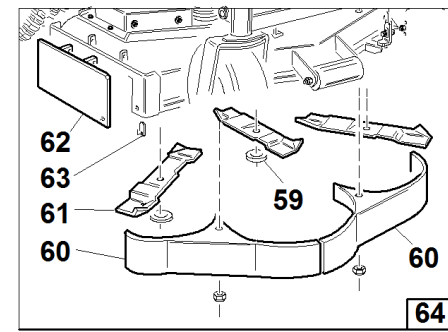

99999999X99

OFFICINE BIEFFEBI S.p.A.
Via dell'Artigianato, 7
46023 Gonzaga (MN) Italy

SERIAL NUMBER
0000000000

cod. 118552/1175

SRZ 170

#	P/N	DESCRIPTION	SRZ 170	REF. 1-00555992001
1	93900642028	DECK WELDMNT Z42 - FER RED		
2	93900642029	Z42 SUB PLATE WLDMNT - FER RED		
3C	93100363350	SPINDLE BEARING		
3	93100583106	SRZ SPINDLE ASSY COMP.		
3D	93100583113	SRZ BEARING SPACER		
3A	93900583111	SPINDLE HOUSING		
3B	93900583112	SPINDLE SHAFT		
4	93100000006	SCREW TE 5/8-11 x 1-1/4		
5	93100000005	SPRING WASHER 5/8		
6	93900105010	3/4 LOCKWASHER		
7	93900104511	3/4-16 UNF REG HEX NUT		
8	93900583110	PULLEY SPACER		
9	93100000002	"14.25"" BLADE"		
10	93400423262	SRZ170 BLADE SPINDLE PULLEY		
11	93900105269	3/4 SAE FLAT WASHER		
12	93900100274	SCREW 5/16-18 X 1-1/4 HHTB		
14	93900522104	OFFSET PIVOT WELDMNT-PLATED		
15A	93900363089	ENGAGEMENT-BUSH		
15	93900422108	TENSIONER W/BRNZ BUSHING		
17	93900483017	RH IDLER SPACER		
18	93900363174	EYEBOLT SPACER		
19	93900105260	3/8 STD FLAT WASHER		
20	93900100298	SCREW 3/8-16 X 2-1/2 HHCS		
21	93900109007	3/8-16 WHIZLOCK NUT		
22	93900100293	SCREW 3/8-16 X 1-1/4 HHCS		
23	93900104257	3/8-16 HEX NYLOC NUT		
24	93900100300	SCREW 3/8-16 X 3 HHCS		
25	93900363172	TURNBUCKLE BODY		
26	93900363080	EYEBOLT-RIGHT		
27	93900109001	5/16-18 WHIZLOCK NUT		
28	93900363082	EYEBOLT-LEFT		
29	93900523084	REAR DECK ROLLER		
30	93900100346	SCREW 5/8-11 X 4-1/2 HHCS		
31	93900104261	5/8-11 HEX NYLOC NUT		
32	93900423023	DECK ROLLER		
33	93900105264	1/2 STD FLAT WASHER		
34	93900100335	SCREW 1/2-13 X 4 HHCS		
35	93900104509	1/2-13 REG HEX NUT		
36	93900603023	ANTI SCALP ROLLER		
37	93900108509	E-RING 3/4 DIA.		
38	93400523329	SRZ170/190 IDLER PULLEY		
39	93900100351	SCREW 5/8-11 X 8-1/2 HHCS		
40	93400000001	SRZ 170 DECK BELT		
41	93900642023			
42	93900643045	Z4 2 METAL BELT GUARD RH		
43	93900643046	Z4 2 METAL BELT GUARD LH		
44	93900107510	1/4-20 X 1 CARR. BOLT		
45	93900105256	1/4 STD FLAT WASHER		
46	93900104255	1/4-20 HEX NYLOC NUT		
47	93900107506	3/8-16 X 3-1/4 CARR. BOLT		
48	93900109007	3/8-16 WHIZLOCK NUT		
49	93900523327	SRZ170-190 FLOATING IDLER SPRING		
51	93900363174	EYEBOLT SPACER		
52	93900107508	5/16-18 X 2 CARR. BOLT		
53	93900105258	5/16 STD FLAT WASHER		
54	93900109001	5/16-18 WHIZLOCK NUT		
55	93900107509	5/16-18 X 1 CARR. BOLT		
56	93900104256	5/16-18 HEX NYLOC NUT		
57	93900100273	SCREW 5/16-18 X 1 HHCS		