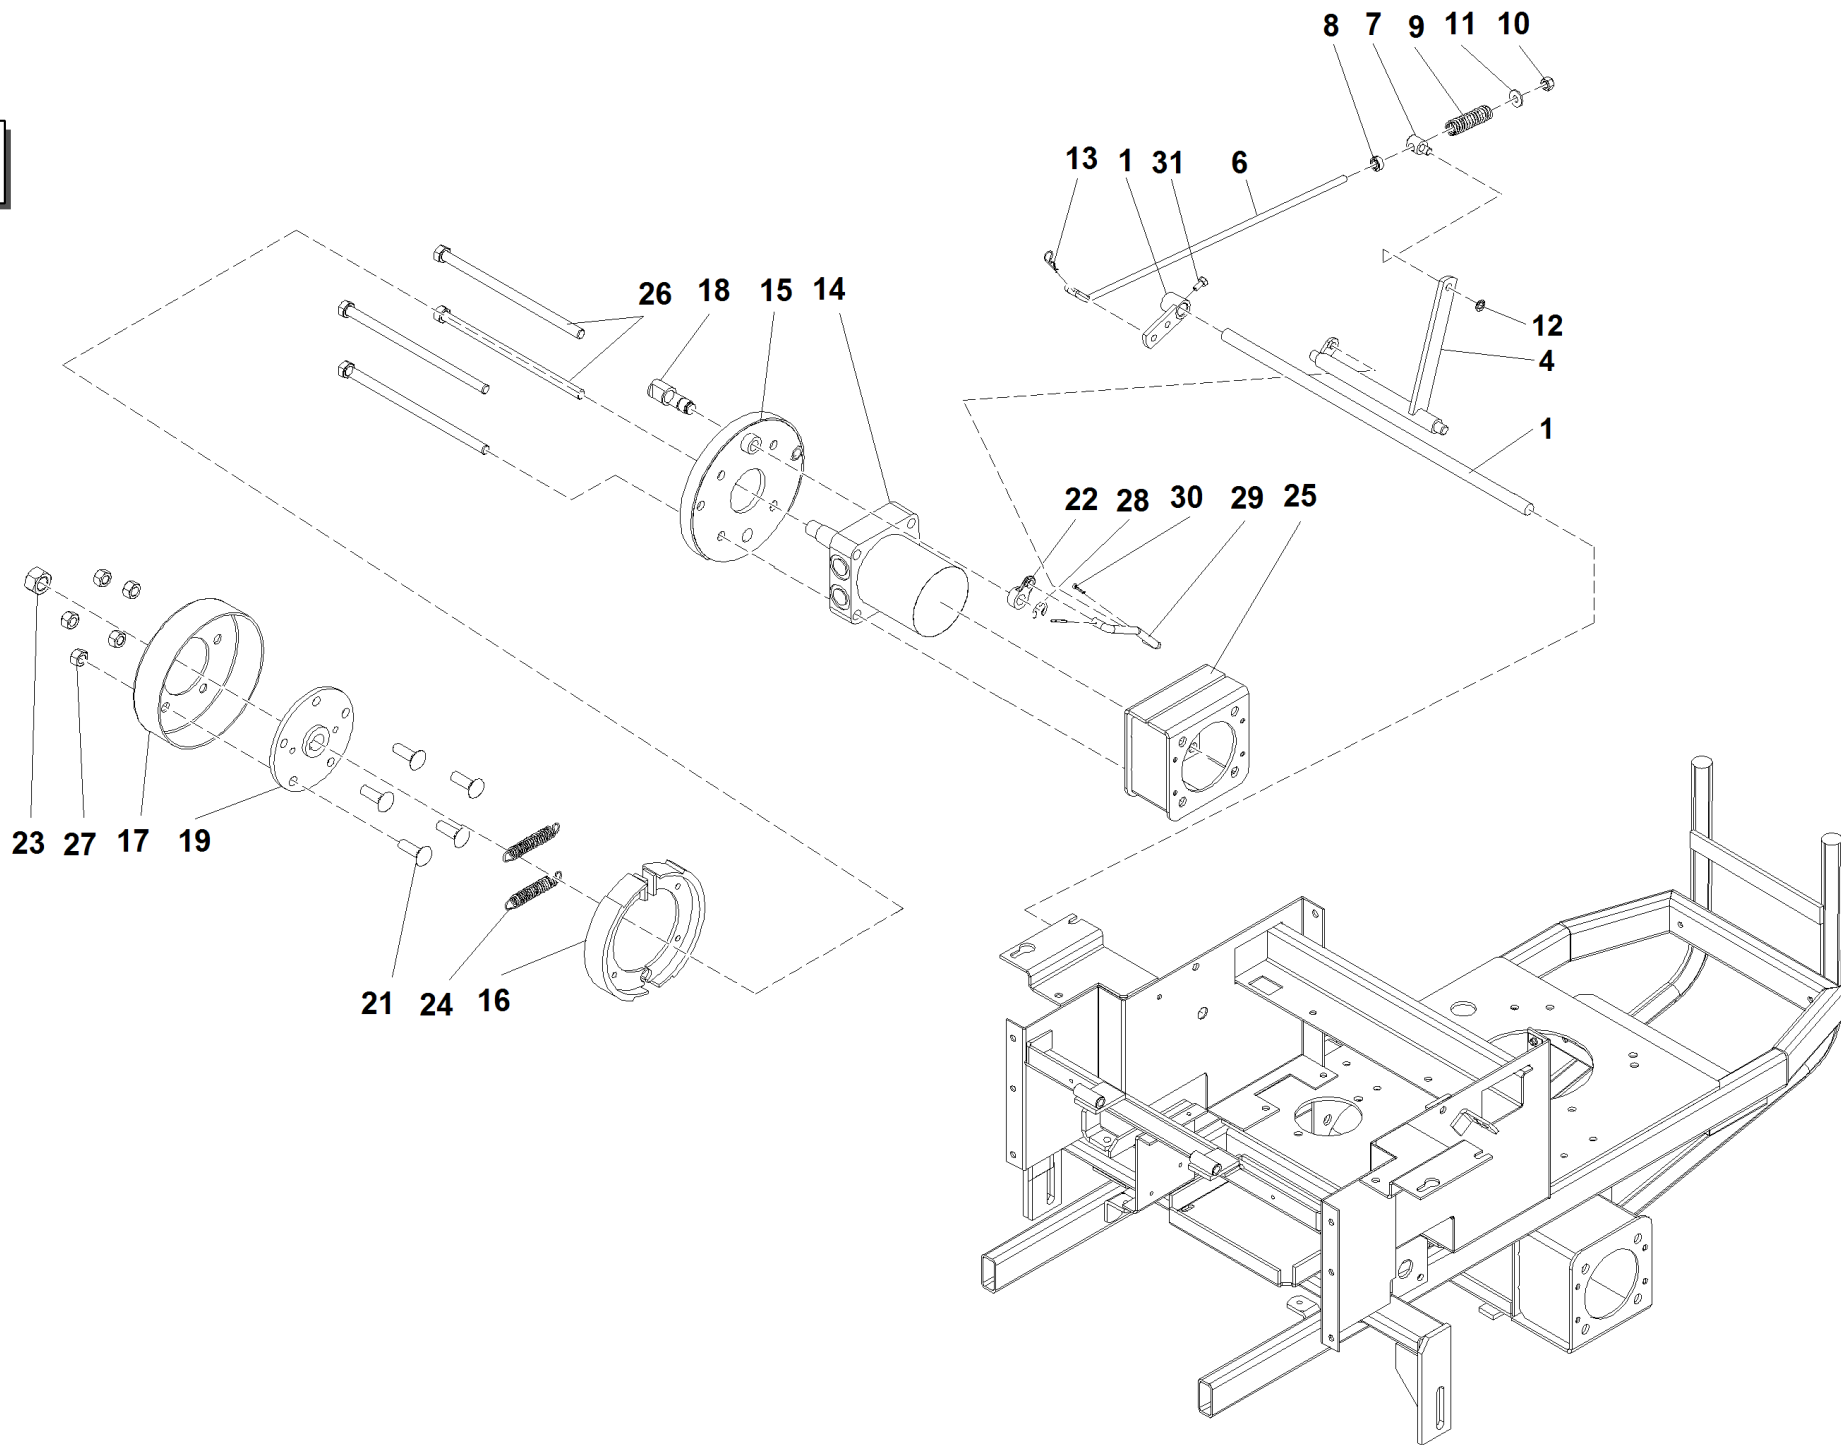

#

P/N

DESCRIPTION

SRZ 170

REF. 8-00555992008

1	93900423368	BRAKE CROSS SHAFT - PLTD
3	93900422049	BRAKE CRANK WLDMT
4	93900482042	
6	93900423128	PARK BRAKE LINK - PLATED
7	93900423130	PARK BRAKE SWIVEL
8	93900523112	"5/16"" CLAMP COLLAR"
9	93900523024	DECK DRIVE SPRING
10	93900104256	5/16-18 HEX NYLOC NUT
11	93900105258	5/16 STD FLAT WASHER
12	93900363177	3/8 PUSH NUT
13	93900363165	#3 ISSCO HAIRPIN COTTER (#2)
14	93400453153	SRZ170 WHEELMOTOR
15	93900422112	CW BACKPLATE-BRAKE PLATE
16	93400423276	SRZ170/190 BRAKE SHOE
17	93900423310	BRAKE DRUM - 180
18	93900423296	BRAKE CAM
19	93900423275	WHEEL HUB/DRUM
21	93900103029	SCREW
22	93900423308	BRAKE CAM ARM
23	93900104511	3/4-16 UNF REG HEX NUT
24	93400423281	SRZ170/190 BRAKE SPRING
25	93900452026	
26	93900100344	HEX BOLT 1/2-13 X 9-1/2
27	93900103023	1/2-20 X 60 T LUG NUT
28	93900108500	E-RING 5/8 DIA.
29	93400423312	SRZ170/190 BRAKE LINK
30	93900106753	3/32 X 3/4 COTTER PIN