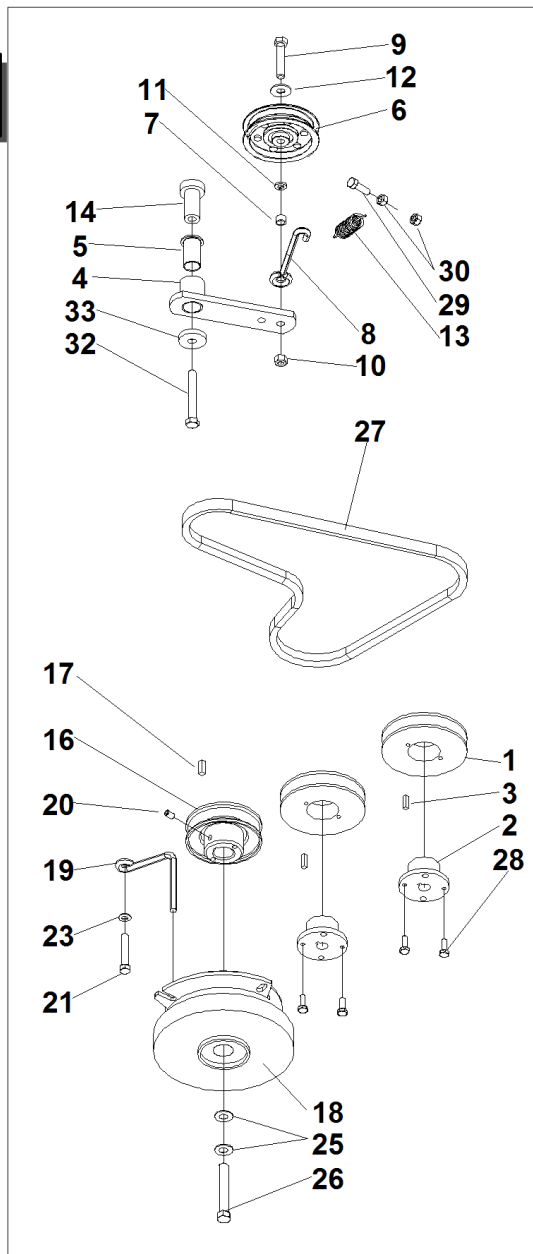

SRZ 170

#

P/N

DESCRIPTION

SRZ 170

REF. 4-00555992004

1	93400423177	SRZ170 PUMP PULLEY		
2	93900423178	15MM TAPER HUB		
3	93900453102	PUMP KEY		
4	93900422025	TENSIONER W/BUSHING		
5	93900523111	3/4 FLANGE BUSHING		
6	93400523328	SRZ170/190 TENSION. PULL.-PUMP BELT		
7	93900363174	EYEBOLT SPACER		
8	93900423122	PUMP TENSION ROD		
9	93900100296	SCREW 3/8-16 X 2 HHCS		
10	93900109007	3/8-16 WHIZLOCK NUT		
11	93900105006	3/8 LOCKWASHER		
12	93900105260	3/8 STD FLAT WASHER		
13	93900553007	IDLER SPRING		
14	93900423175	PUMP IDLER PIVOT - FINISHED		
15	00777700029			
16	93400423231	SRZ170/190 PUMP DRIVE PULLEY		
17	93900107258	1/4 X 1/4 X 3/4 MACH KEY		
18	93400423285	SRZ170/190 ELECTRIC CLUTCH		
19	93900373070	BELT GUIDE-LONG		
20	93900103293	5/16-18 X 3/8 SETSCREW		
21	93900100277	SCREW 5/16-18 X 2 HHCS		
22	93900100276	SCREW 5/16-18 X 1-3/4 HHCS		
23	93900363226	5/16 DISC SPRING		
24	93900104256	5/16-18 HEX NYLOC NUT		
25	93900423069	SPRING DISC.- 7/16		
26	93900100536	SCREW 7/16-20 X 3 HHCS		
27	93400533088	SRZ170/190 PUMP DRIVE BELT		
28	93900100252	SCREW 1/4-20 X 3/4 HHCS		
29	93900100273	SCREW 5/16-18 X 1 HHCS		
30	93900104256	5/16-18 HEX NYLOC NUT		
31	93900104257	3/8-16 HEX NYLOC NUT		
32	93900100300	SCREW 3/8-16 X 3 HHCS		
33	93900373089	RETAINING WASHER		
34	00777650064	KAWASAKI ENGINE OIL FILTER 15-17-19 HP		
35	00777650065	KAWASAKI 15-17 HP AIR PRECLEANER		
36	00777650066	KAWASAKI 15-17 HP AIR FILTER		
37	00777650063	KAWASAKI PETROL FILTER 15-17-19HP		
38	00777750006	KAWASAKI 15-17 HP SPARK PLUG		
39	93400423153	SRZ CHOKE CABLE		
40	93100363352	SRZ THROTTLE CABLE		
41	93400423278	MUFFLER ENGINE SRZ170		
42	00111990115	MUFFLER COLLECTOR GASKET SRZ