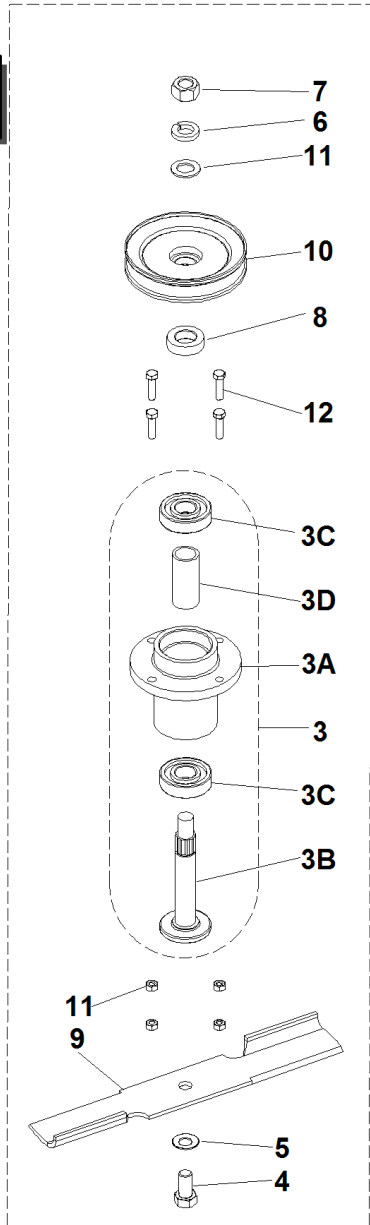

99999999X99

OFFICINE BIEFFEBI S.p.A.
Via dell'Artigianato, 7
46023 Gonzaga (MN) Italy

SERIAL NUMBER
0000000000

cod. 118552/1175

SRZ 170

#	P/N	DESCRIPTION	SRZ 170	REF. 1-00555992001
1	93900642028	DECK WELDMNT Z42 - FER RED		
2	93900642029	Z42 SUB PLATE WLDMNT - FER RED		
3C	93100363350	SPINDLE BEARING		
3	93100583106	SRZ SPINDLE ASSY COMP.		
3D	93100583113	SRZ BEARING SPACER		
3A	93900583111	SPINDLE HOUSING		
3B	93900583112	SPINDLE SHAFT		
4	93100000006	SCREW TE 5/8-11 x 1-1/4		
5	93100000005	SPRING WASHER 5/8		
6	93900105010	3/4 LOCKWASHER		
7	93900104511	3/4-16 UNF REG HEX NUT		
8	93900583110	PULLEY SPACER		
9	93100000002	"14.25"" BLADE"		
10	93400423262	SRZ170 BLADE SPINDLE PULLEY		
11	93900105269	3/4 SAE FLAT WASHER		
12	93900100274	SCREW 5/16-18 X 1-1/4 HHTB		
14	93900522104	OFFSET PIVOT WELDMNT-PLATED		
15A	93900363089	ENGAGEMENT-BUSH		
15	93900422108	TENSIONER W/BRNZ BUSHING		
17	93900483017	RH IDLER SPACER		
18	93900363174	EYEBOLT SPACER		
19	93900105260	3/8 STD FLAT WASHER		
20	93900100298	SCREW 3/8-16 X 2-1/2 HHCS		
21	93900109007	3/8-16 WHIZLOCK NUT		
22	93900100293	SCREW 3/8-16 X 1-1/4 HHCS		
23	93900104257	3/8-16 HEX NYLOC NUT		
24	93900100300	SCREW 3/8-16 X 3 HHCS		
25	93900363172	TURNBUCKLE BODY		
26	93900363080	EYEBOLT-RIGHT		
27	93900109001	5/16-18 WHIZLOCK NUT		
28	93900363082	EYEBOLT-LEFT		
29	93900523084	REAR DECK ROLLER		
30	93900100346	SCREW 5/8-11 X 4-1/2 HHCS		
31	93900104261	5/8-11 HEX NYLOC NUT		
32	93900423023	DECK ROLLER		
33	93900105264	1/2 STD FLAT WASHER		
34	93900100335	SCREW 1/2-13 X 4 HHCS		
35	93900104509	1/2-13 REG HEX NUT		
36	93900603023	ANTI SCALP ROLLER		
37	93900108509	E-RING 3/4 DIA.		
38	93400523329	SRZ170/190 IDLER PULLEY		
39	93900100351	SCREW 5/8-11 X 8-1/2 HHCS		
40	93400000001	SRZ 170 DECK BELT		
41	93900642023			
42	93900643045	Z4 2 METAL BELT GUARD RH		
43	93900643046	Z4 2 METAL BELT GUARD LH		
44	93900107510	1/4-20 X 1 CARR. BOLT		
45	93900105256	1/4 STD FLAT WASHER		
46	93900104255	1/4-20 HEX NYLOC NUT		
47	93900107506	3/8-16 X 3-1/4 CARR. BOLT		
48	93900109007	3/8-16 WHIZLOCK NUT		
49	93900523327	SRZ170-190 FLOATING IDLER SPRING		
51	93900363174	EYEBOLT SPACER		
52	93900107508	5/16-18 X 2 CARR. BOLT		
53	93900105258	5/16 STD FLAT WASHER		
54	93900109001	5/16-18 WHIZLOCK NUT		
55	93900107509	5/16-18 X 1 CARR. BOLT		
56	93900104256	5/16-18 HEX NYLOC NUT		
57	93900100273	SCREW 5/16-18 X 1 HHCS		