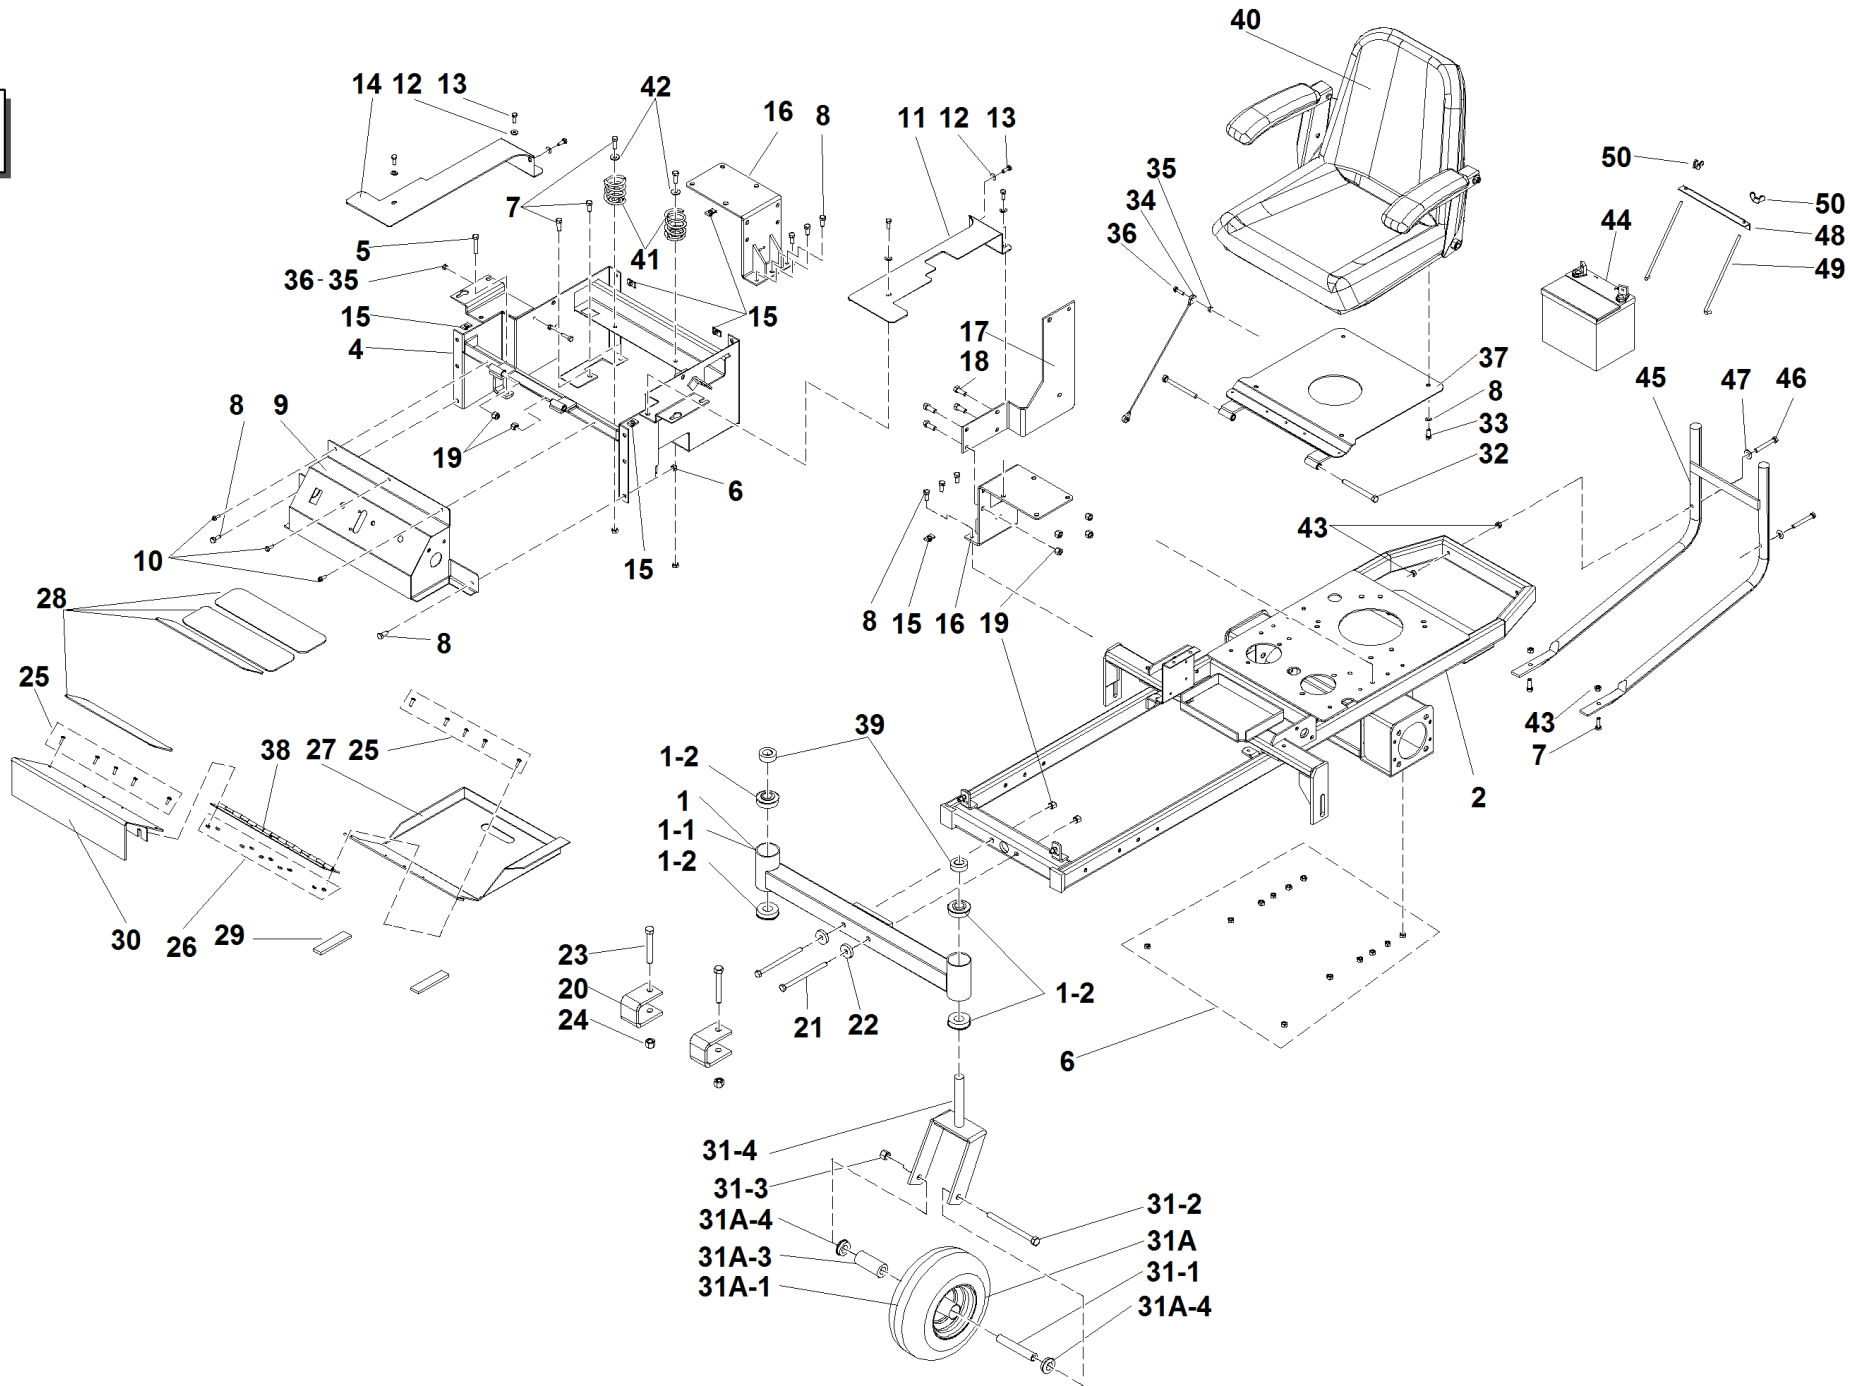

SRZ 170

#	P/N	DESCRIPTION	SRZ 170	REF. 3-00555992003
1	93900642030	FRONT AXLE W/BEARINGS		
2	93900642032	MAIN FRAME Z - FER RED		
3	93900422043	DECK LIFT CRANK WLDMT		
4	93900642033	SEAT FRAME WLDMNT-PNTD		
5	93900100276	SCREW 5/16-18 X 1-3/4 HHCS		
6	93900109001	5/16-18 WHIZLOCK NUT		
7	93900100273	SCREW 5/16-18 X 1 HHCS		
8	93900100271	SCREW 5/16-18 X 3/4 HHCS		
9	93900642035	CONTROL PANEL - Z		
10	93900102000	SCREW #12-24 X 5/8 THD CUT		
1-1	93900642031	FRONT AXSLE		
11	93900643017	LH SEAT FRAME COVER		
12	93900105256	1/4 STD FLAT WASHER		
1-2	93900231091			
13	93900100252	SCREW 1/4-20 X 3/4 HHCS		
14	93900643040	RH SEAT FRAME COVER		
15	93900109015	1/4-20 NUT CLIP		
16	93900642040	REAR TANK MOUNT		
17	93900642039	OIL TANK MOUNT - FER RED		
18	93900100292	SCREW 3/8-16 X 1 HHCS		
19	93900104257	3/8-16 HEX NYLOC NUT		
20	93900523481	AXLE MOUNT PAINTED		
21	93900100307	SCREW 3/8-16 X 5-1/2 HHCS		
22	93900373089	RETAINING WASHER		
23	93900100334	SCREW 1/2-13 X 3-1/2 HHCS		
24	93900104259	1/2-13 HEX NYLOC NUT		
25	93900101039	SCREW #10-24 X 5/8 MACH		
26	93900104252	#10-24 HEX NYLOC NUT		
27	93900643019	FOOT PLATE		
28	93900423302	Z-STEP TREAD		
29	93900363201	FUEL TANK PAD		
30	93900642034	FOOT PLATE - Z - FER RED		
31A3	93100423200	BEARING (FRONT CASTER)		
31A4	93100423201	BEARING RETAINER		
31A	93400423103	FRONT CASTER WHEEL		
31A1	93900423257	11X4.00-5 RIB TIRE		
32	93900100303	SCREW 3/8-16 X 4 HHCS		
33	93900105005	5/16 LOCKWASHER-HEAVY		
34	93900523044	SEAT CABLE		
35	93900109000	1/4-20 WHIZLOCK NUT		
36	93900100004	SCREW 1/4-20 X 1 HHCS		
37	93900642042	SEAT PLATE		
38	93900523105	SEAT HINGE		
39	93900423071	7/8 CLAMP COLLAR		
40	93100643034	SEAT BLACK W/O TRACKS SRZ 150/170		
41	93900523278	SEAT SPRING		
42	93900105258	5/16 STD FLAT WASHER		
43	93900104256	5/16-18 HEX NYLOC NUT		
44	00777800024	BATTERY 30A		
45	93900642036	REAR SKID BRACKET - FER RED		
46	93900100279	SCREW 5/16-18 X 2-1/2 HHCS		
47	93900105257	5/16 SAE FLAT WASHER		
48	93900423011	HOLDDOWN ANGLE - PAINTED		
49	93900423172	BATTERY HOLD DOWN ROD - PLATED		
50	93900109012	1/4 WING NUT		
31-1	93900363307	AXLE TUBE		
31-2	93900100339	SCREW 1/2-13 X 6 HHCS		
31-3	93900104259	1/2-13 HEX NYLOC NUT		
31-4	93900642021	FRONT CASTER YOKE - FER RED