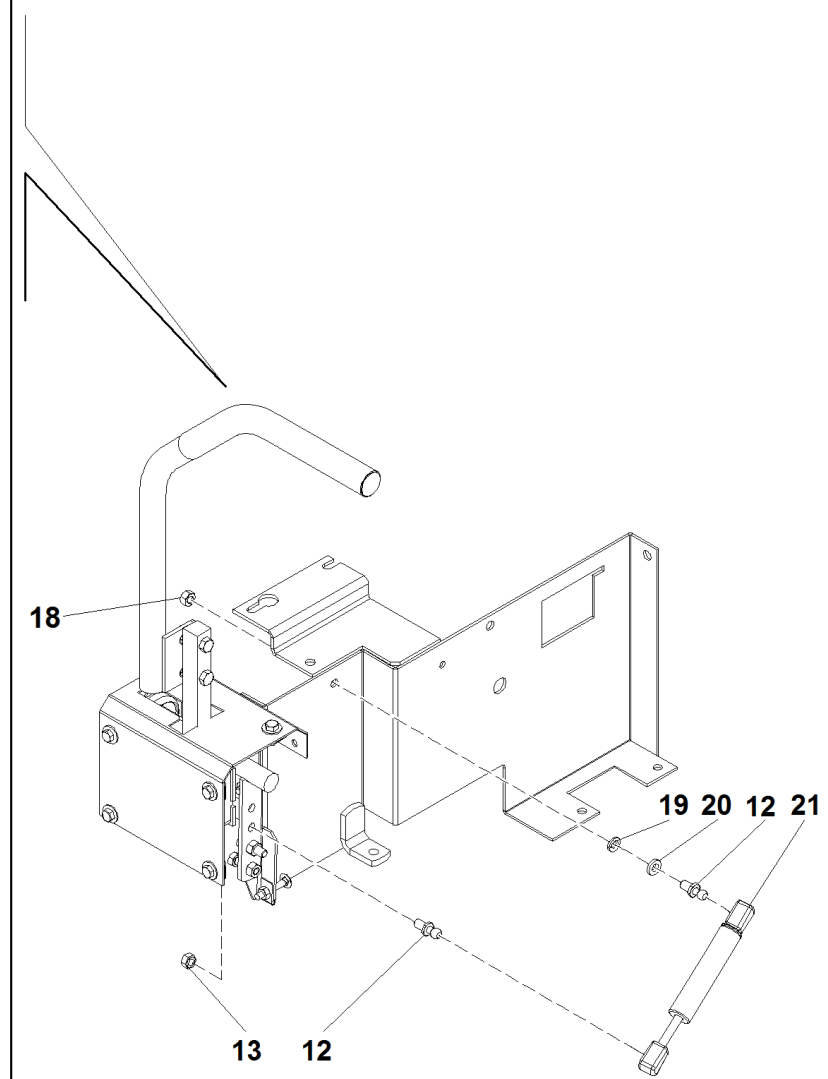

SRZ 170

#

P/N

DESCRIPTION

SRZ 170

REF. 6-00555992006

1	93900643050	LH CONTROL COVER
2	93900643049	RH CONTROL COVER
4	93900109015	1/4-20 NUT CLIP
5	93900105004	1/4 LOCKWASHER-HEAVY
6	93900100252	SCREW 1/4-20 X 3/4 HHCS
7	93900423140	3/4 I.D. 2 BOLT BEARING
8	93900592024	CONTROL PIVOT - RIGHT
9	93900592060	HANDLE BAR W/STOP - PLATED
10	93900104257	3/8-16 HEX NYLOC NUT
11	93900100294	SCREW 3/8-16 X 1-1/2 HHCS
12	93900823221	10MM BALL STUD
13	93900104256	5/16-18 HEX NYLOC NUT
14	93900644024	HANDLE RH W/GRIP
15	93900523032	HANDLE GRIP(RIDER)
16	93900523033	HANDLE PLUG
17	93900100274	SCREW 5/16-18 X 1-1/4 HHTB
18	93900109001	5/16-18 WHIZLOCK NUT
19	93900105005	5/16 LOCKWASHER-HEAVY
20	93900253075	CABLE ANCHOR SPACER
21	93400823201	SRZ DAMPENER CYLINDER