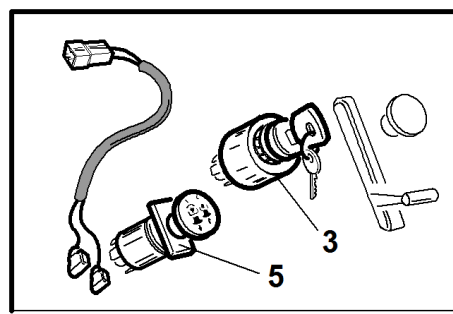

#

P/N

DESCRIPTION

SRZ 170

REF. 12-00555992012

1	93100523030	SRZ SEAT SWITCH
2	93100523031	SRZ PTO SWITCH
3	93100523034	SRZ PARK BRAKE SWITCH
4	93100523283	SRZ HOUR METER
5	93400423030	SRZ SAFETY MODULE
6	00777800223	FULL HOPPER MICRO SWITCH
7	93900642028	DECK WELDMENT Z42 - FER RED
8	93400423262	SRZ170 BLADE SPINDLE PULLEY
9	93900105269	3/4 SAE FLAT WASHER