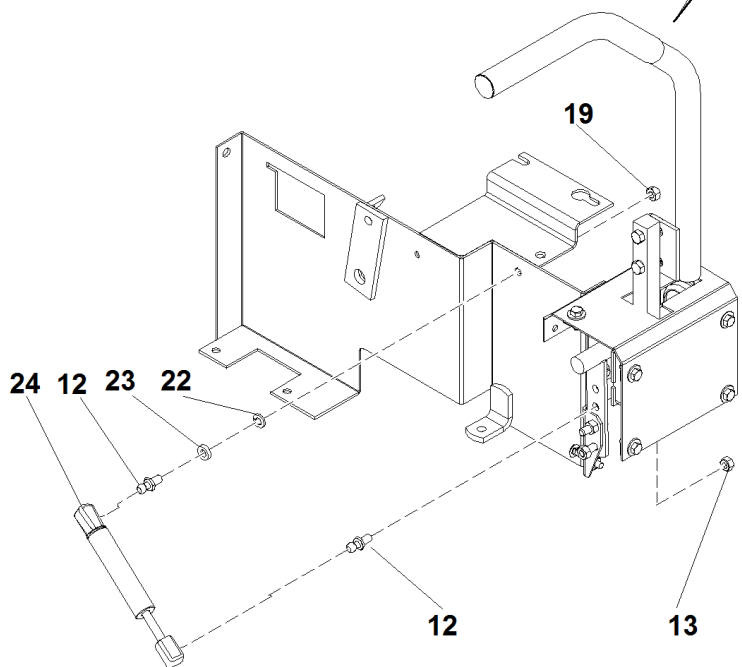

SRZ 170

#	P/N	DESCRIPTION	SRZ 170	REF. 7-00555992007
1	93900643049	RH CONTROL COVER		
2	93900643050	LH CONTROL COVER		
3	93900643048	LH CONTROL MOUNT		
4	93900109015	1/4-20 NUT CLIP		
5	93900105004	1/4 LOCKWASHER-HEAVY		
6	93900100252	SCREW 1/4-20 X 3/4 HHCS		
7	93900423140	3/4 I.D. 2 BOLT BEARING		
8	93900592026	CONTROL PIVOT - LEFT		
9	93900592060	HANDLE BAR W/STOP - PLATED		
10	93900100294	SCREW 3/8-16 X 1-1/2 HHCS		
11	93900104257	3/8-16 HEX NYLOC NUT		
12	93900823221	10MM BALL STUD		
13	93900104256	5/16-18 HEX NYLOC NUT		
14	93900642025	HANDLE LH W/GRIP		
15	93900523032	HANDLE GRIP(RIDER)		
16	93900523033	HANDLE PLUG		
17	93900643051	SWITCH MOUNT		
18	93900107519	5/16-18 X 1/2 CARR. BOLT		
19	93900109001	5/16-18 WHIZLOCK NUT		
20	93900100274	SCREW 5/16-18 X 1-1/4 HHTB		
21	93400593041	SRZ NEUTRAL SWITCH		
22	93900105005	5/16 LOCKWASHER-HEAVY		
23	93900253075	CABLE ANCHOR SPACER		
24	93400823201	SRZ DAMPENER CYLINDER