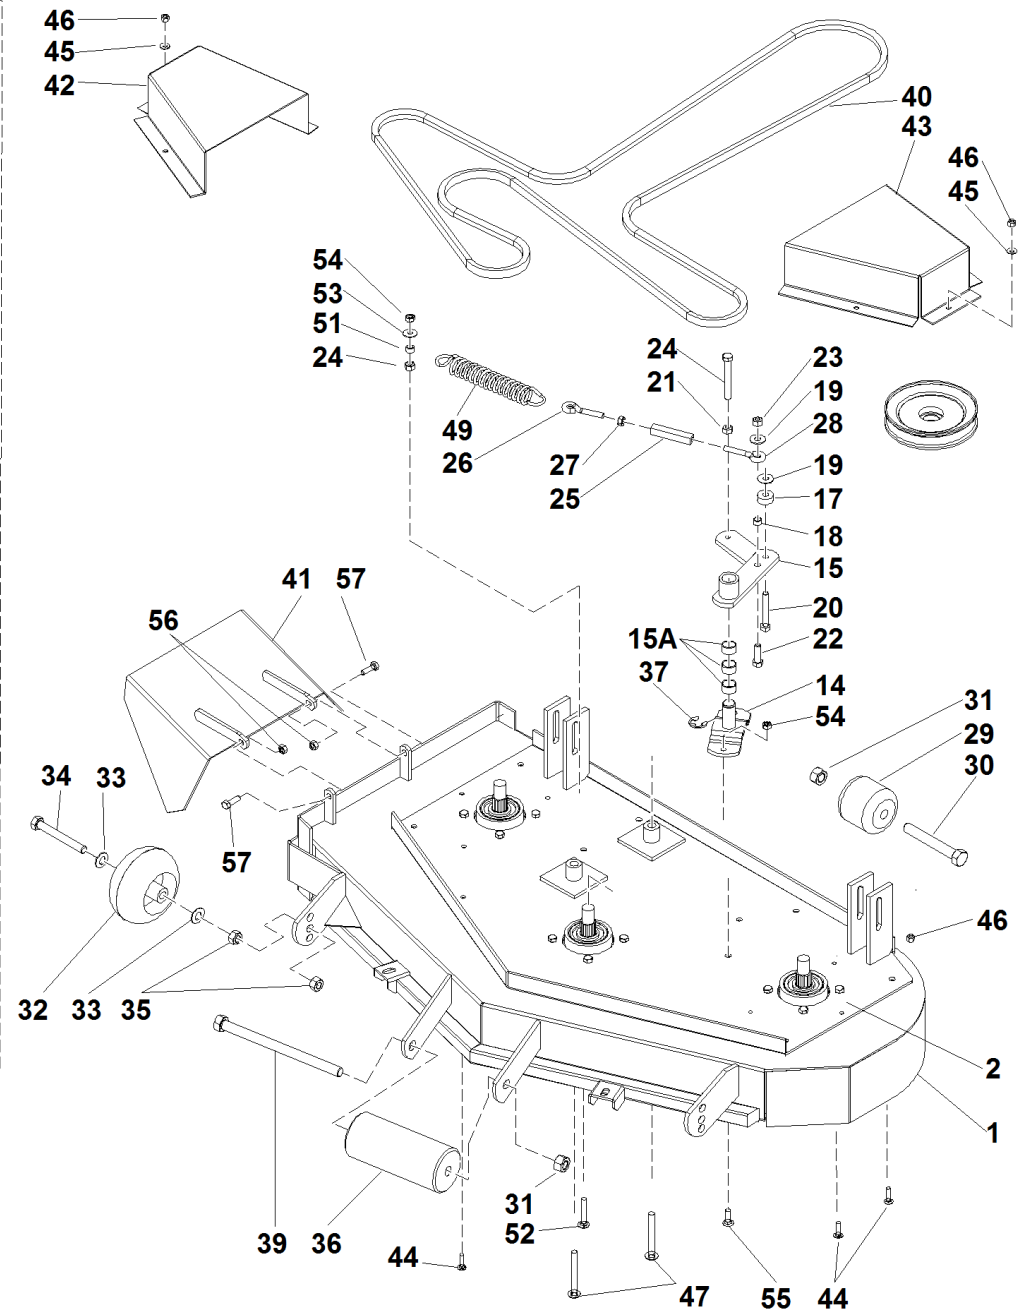

99999999X99

OFFICINE BIEFFEBI S.p.A.
Via dell'Artigianato, 7
46023 Gonzaga (MN) Italy

SERIAL NUMBER
0000000000

cod. 118552/1175

SRZ 170

#	P/N	DESCRIPTION	SRZ 170	REF. 1-00555992001
1	93900642028	DECK WELDMNT Z42 - FER RED		
2	93900642029	Z42 SUB PLATE WLDMNT - FER RED		
3C	93100363350	SPINDLE BEARING		
3	93100583106	SRZ SPINDLE ASSY COMP.		
3D	93100583113	SRZ BEARING SPACER		
3A	93900583111	SPINDLE HOUSING		
3B	93900583112	SPINDLE SHAFT		
4	93100000006	SCREW TE 5/8-11 x 1-1/4		
5	93100000005	SPRING WASHER 5/8		
6	93900105010	3/4 LOCKWASHER		
7	93900104511	3/4-16 UNF REG HEX NUT		
8	93900583110	PULLEY SPACER		
9	93100000002	"14.25"" BLADE"		
10	93400423262	SRZ170 BLADE SPINDLE PULLEY		
11	93900105269	3/4 SAE FLAT WASHER		
12	93900100274	SCREW 5/16-18 X 1-1/4 HHTB		
14	93900522104	OFFSET PIVOT WELDMNT-PLATED		
15A	93900363089	ENGAGEMENT-BUSH		
15	93900422108	TENSIONER W/BRNZ BUSHING		
17	93900483017	RH IDLER SPACER		
18	93900363174	EYEBOLT SPACER		
19	93900105260	3/8 STD FLAT WASHER		
20	93900100298	SCREW 3/8-16 X 2-1/2 HHCS		
21	93900109007	3/8-16 WHIZLOCK NUT		
22	93900100293	SCREW 3/8-16 X 1-1/4 HHCS		
23	93900104257	3/8-16 HEX NYLOC NUT		
24	93900100300	SCREW 3/8-16 X 3 HHCS		
25	93900363172	TURNBUCKLE BODY		
26	93900363080	EYEBOLT-RIGHT		
27	93900109001	5/16-18 WHIZLOCK NUT		
28	93900363082	EYEBOLT-LEFT		
29	93900523084	REAR DECK ROLLER		
30	93900100346	SCREW 5/8-11 X 4-1/2 HHCS		
31	93900104261	5/8-11 HEX NYLOC NUT		
32	93900423023	DECK ROLLER		
33	93900105264	1/2 STD FLAT WASHER		
34	93900100335	SCREW 1/2-13 X 4 HHCS		
35	93900104509	1/2-13 REG HEX NUT		
36	93900603023	ANTI SCALP ROLLER		
37	93900108509	E-RING 3/4 DIA.		
38	93400523329	SRZ170/190 IDLER PULLEY		
39	93900100351	SCREW 5/8-11 X 8-1/2 HHCS		
40	93400000001	SRZ 170 DECK BELT		
41	93900642023			
42	93900643045	Z4 2 METAL BELT GUARD RH		
43	93900643046	Z4 2 METAL BELT GUARD LH		
44	93900107510	1/4-20 X 1 CARR. BOLT		
45	93900105256	1/4 STD FLAT WASHER		
46	93900104255	1/4-20 HEX NYLOC NUT		
47	93900107506	3/8-16 X 3-1/4 CARR. BOLT		
48	93900109007	3/8-16 WHIZLOCK NUT		
49	93900523327	SRZ170-190 FLOATING IDLER SPRING		
51	93900363174	EYEBOLT SPACER		
52	93900107508	5/16-18 X 2 CARR. BOLT		
53	93900105258	5/16 STD FLAT WASHER		
54	93900109001	5/16-18 WHIZLOCK NUT		
55	93900107509	5/16-18 X 1 CARR. BOLT		
56	93900104256	5/16-18 HEX NYLOC NUT		
57	93900100273	SCREW 5/16-18 X 1 HHCS		