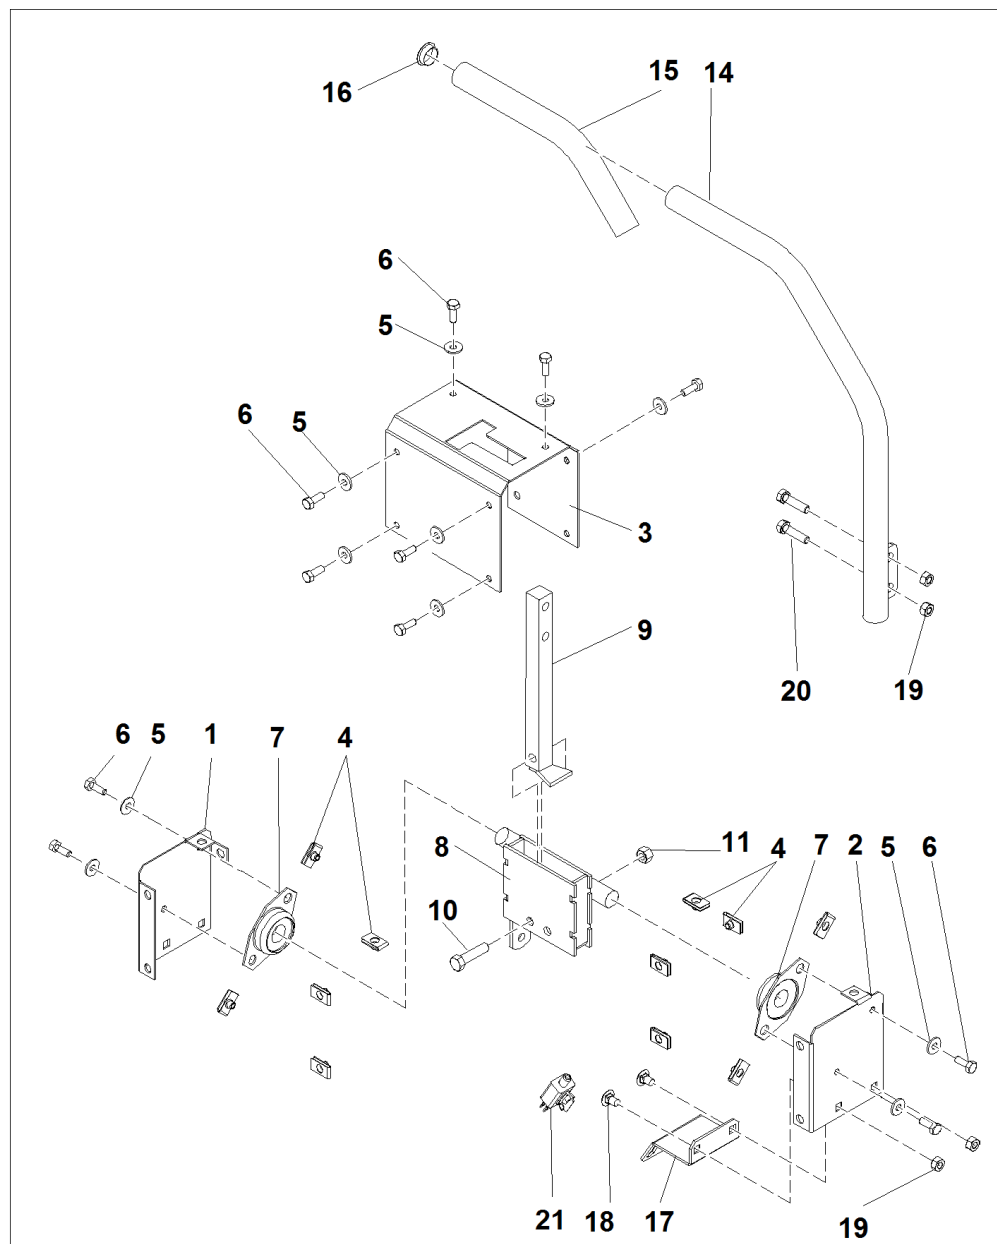

SRZ 170

#	P/N	DESCRIPTION	SRZ 170	REF. 7-00555992007
1	93900643049	RH CONTROL COVER		
2	93900643050	LH CONTROL COVER		
3	93900643048	LH CONTROL MOUNT		
4	93900109015	1/4-20 NUT CLIP		
5	93900105004	1/4 LOCKWASHER-HEAVY		
6	93900100252	SCREW 1/4-20 X 3/4 HHCS		
7	93900423140	3/4 I.D. 2 BOLT BEARING		
8	93900592026	CONTROL PIVOT - LEFT		
9	93900592060	HANDLE BAR W/STOP - PLATED		
10	93900100294	SCREW 3/8-16 X 1-1/2 HHCS		
11	93900104257	3/8-16 HEX NYLOC NUT		
12	93900823221	10MM BALL STUD		
13	93900104256	5/16-18 HEX NYLOC NUT		
14	93900642025	HANDLE LH W/GRIP		
15	93900523032	HANDLE GRIP(RIDER)		
16	93900523033	HANDLE PLUG		
17	93900643051	SWITCH MOUNT		
18	93900107519	5/16-18 X 1/2 CARR. BOLT		
19	93900109001	5/16-18 WHIZLOCK NUT		
20	93900100274	SCREW 5/16-18 X 1-1/4 HHTB		
21	93400593041	SRZ NEUTRAL SWITCH		
22	93900105005	5/16 LOCKWASHER-HEAVY		
23	93900253075	CABLE ANCHOR SPACER		
24	93400823201	SRZ DAMPENER CYLINDER