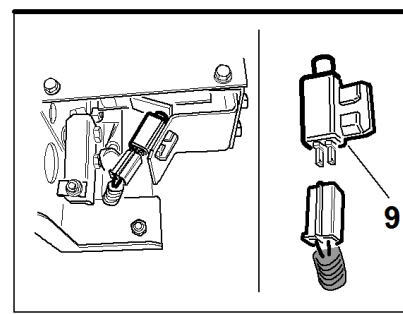

SRZ 170

#

P/N

DESCRIPTION

SRZ 170

REF. 11-00555992011

1	93200583050	FUEL VALVE
2	93900363099	LONG FUEL LINE
3	93900583185	FUEL LINE RH
4	93900583186	FUEL LINE LH
5	93900363098	GAS LINE CLAMP
6	93900105005	5/16 LOCKWASHER-HEAVY
7	93900100271	SCREW 5/16-18 X 3/4 HHCS
8	93100823179	FUEL CAP - SRZ
9	93900583183	FUEL TANK ADAPTER
10	93900533125	VALVE GROMMET
12	93400423297	RH FUEL TANK/MUFFLER SRZ170
13	93100343021	LH FUEL TANK/MUFFLER SRZ