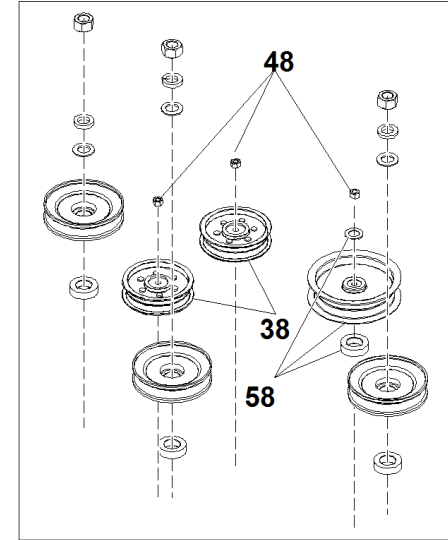

99999999X99

OFFICINE BIEFFEBI S.p.A.
Via dell'Artigianato, 7
46023 Gonzaga (MN) Italy

SERIAL NUMBER
0000000000

cod. 118552/1175

SRZ 170

#	P/N	DESCRIPTION	SRZ 170	REF. 1-00555992001
1	93900642028	DECK WELDMNT Z42 - FER RED		
2	93900642029	Z42 SUB PLATE WLDMNT - FER RED		
3C	93100363350	SPINDLE BEARING		
3	93100583106	SRZ SPINDLE ASSY COMP.		
3D	93100583113	SRZ BEARING SPACER		
3A	93900583111	SPINDLE HOUSING		
3B	93900583112	SPINDLE SHAFT		
4	93100000006	SCREW TE 5/8-11 x 1-1/4		
5	93100000005	SPRING WASHER 5/8		
6	93900105010	3/4 LOCKWASHER		
7	93900104511	3/4-16 UNF REG HEX NUT		
8	93900583110	PULLEY SPACER		
9	93100000002	"14.25"" BLADE"		
10	93400423262	SRZ170 BLADE SPINDLE PULLEY		
11	93900105269	3/4 SAE FLAT WASHER		
12	93900100274	SCREW 5/16-18 X 1-1/4 HHTB		
14	93900522104	OFFSET PIVOT WELDMNT-PLATED		
15A	93900363089	ENGAGEMENT-BUSH		
15	93900422108	TENSIONER W/BRNZ BUSHING		
17	93900483017	RH IDLER SPACER		
18	93900363174	EYEBOLT SPACER		
19	93900105260	3/8 STD FLAT WASHER		
20	93900100298	SCREW 3/8-16 X 2-1/2 HHCS		
21	93900109007	3/8-16 WHIZLOCK NUT		
22	93900100293	SCREW 3/8-16 X 1-1/4 HHCS		
23	93900104257	3/8-16 HEX NYLOC NUT		
24	93900100300	SCREW 3/8-16 X 3 HHCS		
25	93900363172	TURNBUCKLE BODY		
26	93900363080	EYEBOLT-RIGHT		
27	93900109001	5/16-18 WHIZLOCK NUT		
28	93900363082	EYEBOLT-LEFT		
29	93900523084	REAR DECK ROLLER		
30	93900100346	SCREW 5/8-11 X 4-1/2 HHCS		
31	93900104261	5/8-11 HEX NYLOC NUT		
32	93900423023	DECK ROLLER		
33	93900105264	1/2 STD FLAT WASHER		
34	93900100335	SCREW 1/2-13 X 4 HHCS		
35	93900104509	1/2-13 REG HEX NUT		
36	93900603023	ANTI SCALP ROLLER		
37	93900108509	E-RING 3/4 DIA.		
38	93400523329	SRZ170/190 IDLER PULLEY		
39	93900100351	SCREW 5/8-11 X 8-1/2 HHCS		
40	93400000001	SRZ 170 DECK BELT		
41	93900642023			
42	93900643045	Z4 2 METAL BELT GUARD RH		
43	93900643046	Z4 2 METAL BELT GUARD LH		
44	93900107510	1/4-20 X 1 CARR. BOLT		
45	93900105256	1/4 STD FLAT WASHER		
46	93900104255	1/4-20 HEX NYLOC NUT		
47	93900107506	3/8-16 X 3-1/4 CARR. BOLT		
48	93900109007	3/8-16 WHIZLOCK NUT		
49	93900523327	SRZ170-190 FLOATING IDLER SPRING		
51	93900363174	EYEBOLT SPACER		
52	93900107508	5/16-18 X 2 CARR. BOLT		
53	93900105258	5/16 STD FLAT WASHER		
54	93900109001	5/16-18 WHIZLOCK NUT		
55	93900107509	5/16-18 X 1 CARR. BOLT		
56	93900104256	5/16-18 HEX NYLOC NUT		
57	93900100273	SCREW 5/16-18 X 1 HHCS		