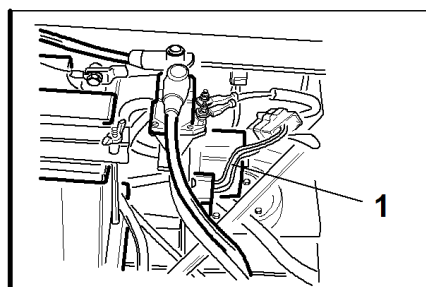

SRZ 170

#

P/N

DESCRIPTION

SRZ 170

REF. 11-00555992011

1	93200583050	FUEL VALVE
2	93900363099	LONG FUEL LINE
3	93900583185	FUEL LINE RH
4	93900583186	FUEL LINE LH
5	93900363098	GAS LINE CLAMP
6	93900105005	5/16 LOCKWASHER-HEAVY
7	93900100271	SCREW 5/16-18 X 3/4 HHCS
8	93100823179	FUEL CAP - SRZ
9	93900583183	FUEL TANK ADAPTER
10	93900533125	VALVE GROMMET
12	93400423297	RH FUEL TANK/MUFFLER SRZ170
13	93100343021	LH FUEL TANK/MUFFLER SRZ